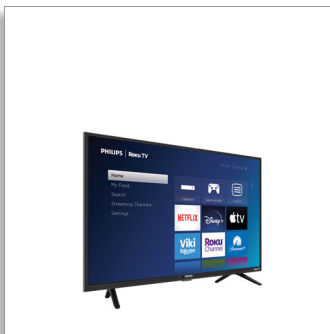

Philips Roku
4000 series LED-LCD TV

32" HD 720p
Works with Google Home
Wireless LAN 802.11

32PFL4756

Smart TV made easy

HD RokuTV

With a simple home screen, easy-to-use remote and automatic software updates, this Philips Roku TV is a smart TV that's simple to use and easy to love.

Enlarge your viewing experience

- Dolby Audio for the ultimate movie experience
- 720p HD resolution
- 120 Perfect Motion Rate

A simple way to watch what you love

- Entertainment for everyone
- Free streaming on The Roku Channel
- 150,000+ movies & TV episodes
- Fast and easy search
- Simple home screen

Free Roku mobile app

Use the Roku mobile app as an extra remote. Enjoy private listening, search with your voice or keyboard, and save shows for later.

720p HD resolution

Widescreen HD resolution of 1366 x 768 pixels produces brilliant flicker-free progressive scan pictures.