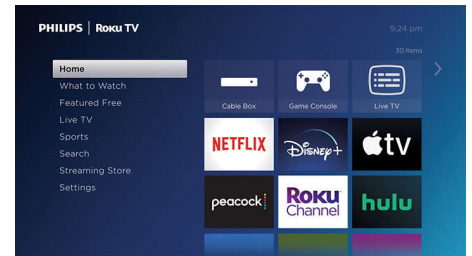

Free Roku mobile app

Use the Roku mobile app as an extra remote. Enjoy private listening, search with your voice or keyboard, and save shows for later.

720p HD resolution

Widescreen HD resolution of 1366 x 768 pixels produces brilliant flicker-free progressive scan pictures.

The Roku Channel

Stream hit movies, TV shows, 150+ live channels, family entertainment and more for free.

Simple home screen

Quickly access your cable box, satellite, HDTV antenna, and favorite streaming channels—all from your home screen.