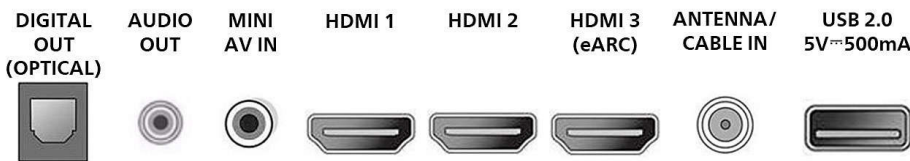

Tuner/Reception/Transmission

- Aerial Input: 75 ohm F-type
- TV system: ATSC, NTSC

- Video Playback: NTSC
- Tuner bands: UHF, VHF

Connectivity

- Number of HDMI connections: 3
- Wireless connection: 802.11n
- Other connections: Headphone out, CVBS+Audio L/R in, Digital audio out (optical)
- HDMI features: Audio Return Channel (HDMI 2)
- EasyLink (HDMI-CEC): One touch play, Power status, System info (menu language), System audio control, System standby
- Number of USB 2.0: 1

Power

- Power consumption: 45 W
- Standby power consumption: $\leq 0.5\text{ W}$
- Ambient temperature: 5°C to 40°C (41°F to 104°F)
- Main power: 120V/60Hz

Dimensions

- Product weight (lb): 7.72 lb
- Box height (inch): 20.5 inch
- Box width (inch): 31.5 inch
- Box depth (inch): 5.0 inch
- Wall mount compatible: 100 x 100 mm
- Set Width (inch): 28.6 inch
- Set Height (inch): 17.0 inch
- Set Depth (inch): 3.2 inch
- Set width (with stand) (inch): 28.6 inch
- Set depth (with stand) (inch): 7.1 inch
- Set height (with stand) (inch): 18.8 inch
- Product weight (+stand) (lb): 7.94 lb
- Weight incl. Packaging (lb): 11.35
- Stand width (inch): 22.2 inch

Accessories

- Included: Batteries for remote control, Quick start guide, Remote control, Screws, Tabletop Stand

Network Services

- TV Operating System: Roku OS

Issue date 2023-12-15

© 2023 Koninklijke Philips N.V.
All Rights reserved.

Version: 1.3.1

Specifications are subject to change without notice.
Trademarks are the property of Koninklijke Philips N.V.
or their respective owners.

UPC: 6 09585 25616 3

www.philips.com

* Roku, Roku TV, the Roku logo, and the purple d-pad design are trademarks of Roku, Inc. All other trademarks and logos herein are the property of their respective owners.

* Google and Google Home are trademarks of Google LLC. Third party features and services may be subject to change or removal without notice.

* Apple, Apple Home, AirPlay, HomeKit and Siri are trademarks of Apple Inc., registered in the U.S. and other countries and regions. This Philips Roku TV is compatible with AirPlay 2 and HomeKit, and requires iOS 12.3 or later or macOS 10.14.5 or later.

* Content resolution is based on TV compatibility and may vary by channel. Channels are subject to change, vary by region, and may require payment. Roku search does not work with all channels.

* Payment required for some channels and content. Channels can change and vary by region.