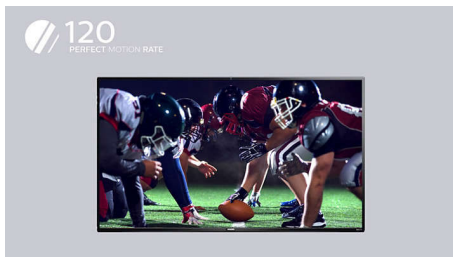

Free Roku mobile app

Use the Roku mobile app as an extra remote. Enjoy private listening, search with your voice or keyboard, and save shows for later.

720p HD resolution

Widescreen HD resolution of 1366 x 768 pixels produces brilliant flicker-free progressive scan pictures.

120 Perfect Motion Rate

Unprecedented motion sharpness for sports, movies, or any fast-paced scenery with incredible clarity.

150,000+ movies & TV episodes

Get more from your TV. Choose from a large selection of entertainment across popular streaming services.

Works with Apple AirPlay

Effortlessly stream videos, photos, music, and more from your Apple device to your TV with AirPlay.

Roku TV

Specifications

Picture/Display

- Aspect ratio: Widescreen(16:9)
- Contrast ratio (typical): 3000:1
- Response time (typical): 6.5 ms
- Diagonal screen size (inch): 32 inch
- Diagonal screen size (metric): 81.3 cm
- Panel resolution: 1366 x 768p
- Picture enhancement: Dynamic contrast
- Visible screen diagonal (inch): 31.5 inch
- Display screen type: LCD HD Display
- Viewing angle: 178° (H) / 178° (V)