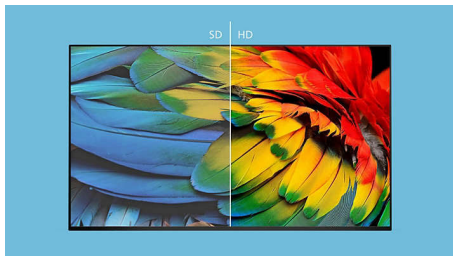

Free Roku mobile app

Use the Roku mobile app as an extra remote. Enjoy private listening, search with your voice or keyboard, and save shows for later.

720p HD resolution

Widescreen HD resolution of 1366 x 768 pixels produces brilliant flicker-free progressive scan pictures.