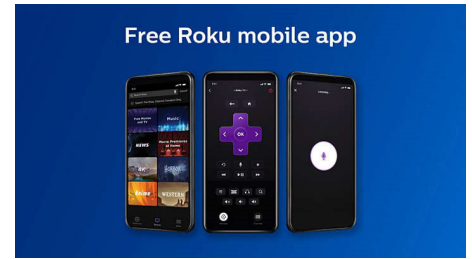

Enlarge your viewing experience

- Dolby Audio for the ultimate movie experience
- 720p HD resolution
- 120 Perfect Motion Rate

A simple way to watch what you love

- Entertainment for everyone
- Free streaming on The Roku Channel
- 150,000+ movies & TV episodes
- Fast and easy search
- Simple home screen

Enjoy a world of connectivity

- Wireless LAN for seamless streaming
- Watch. Listen. Share with AirPlay
- A perfect fit for any smart home
- Free mobile app for iOS and Android

PHILIPS

ROKU TV

4000 series LED-LCD TV
32" HD 720p Works with Google Home, Wireless LAN 802.11

32PFL4756/F6

Highlights

Entertainment for everyone

Quickly access your cable box, satellite, HDTV antenna, and favorite streaming channels—all from your home screen.

Fast and easy search

Search by title, actor, or director to see where to stream your favorite shows for free or at the lowest price.

Free Roku mobile app

Use the Roku mobile app as an extra remote. Enjoy private listening, search with your voice or keyboard, and save shows for later.

720p HD resolution

Widescreen HD resolution of 1366 x 768 pixels produces brilliant flicker-free progressive scan pictures.