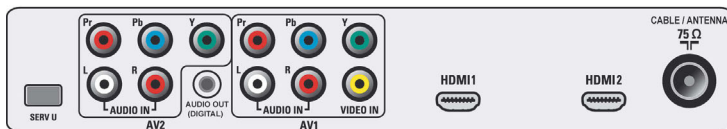

Power

- Mains power: AC 110 - 240 V, 50/60 Hz
- Power consumption: 150 W
- Standby power consumption: ≤ 1 W
- Ambient temperature: 5 °C to 40 °C

Dimensions

- Product weight (lb): 38.5 (with stand), 33.8 (without stand) lb
- Box height (inch): 24.8 inch
- Box width (inch): 34.2 inch
- Box depth (inch): 11.4 inch
- Set Width (inch): 31.6 inch
- Set Height (inch): 21.5 inch
- Set Depth (inch): 4.5 inch
- Set width (with stand) (inch): 31.7 inch
- Set depth (with stand) (inch): 8.3 inch
- Set height (with stand) (inch): 24 inch
- Weight incl. Packaging (lb): 51.8

Accessories

- Included accessories: Tabletop swivel stand, Power cord, Quick start guide, User Manual, Registration card, Remote Control

Ambilight

- Ambilight Features: Ambilight 2 Channel
- Preset modes: 4 Active Adaptive modes