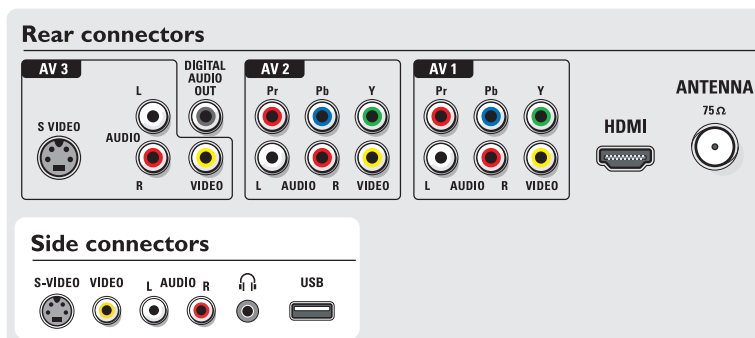

Multimedia Applications

- Digital Content Management: Digital Media Reader
- Multimedia connections: USB
- Playback Formats: MP3, Slideshow files (.alb), JPEG Still pictures

Tuner/Reception/Transmission

- Aerial Input: 75 ohm F-type
- TV system: ATSC, NTSC
- Video Playback: NTSC
- Cable: Unscrambled Digital Cable QAM

Connectivity

- AV 1: Audio L/R in, CVBS in, YPbPr
- AV 2: Audio L/R in, CVBS, YPbPr
- AV 3: Audio L/R in, CVBS in, S-Video Y/C
- Front / Side connections: Audio L/R in, CVBS in, Headphone Out, S-video in, USB
- Audio Output - Digital: Coaxial (cinch)
- Other connections: HDMI

Power

- Ambient temperature: 5 °C to 40 °C
- Mains power: AC 110 - 120 V +/- 10%
- Power consumption: 175 W
- Standby power consumption: 0.45W

Dimensions

- Set dimensions in inch (W x H x D):

- 43.9 x 24.3 x 4.1 inch
- Weight incl. Packaging (lb): 33
- Product weight (lb): 24
- Box dimensions in inch (W x H x D): 46.88 x 32.48 x 12.99 inch
- VESA wall mount compatible: 800 x 400 mm

Accessories

- Included accessories: Table top stand, RF antenna cable

Issue date 2013-06-22

Version: 12.0.21

12 NC: 8670 000 23425
UPC: 6 09585 11379 4

© 2013 Koninklijke Philips N.V.
All Rights reserved.

Specifications are subject to change without notice.
Trademarks are the property of Koninklijke Philips N.V.
or their respective owners.

www.philips.com