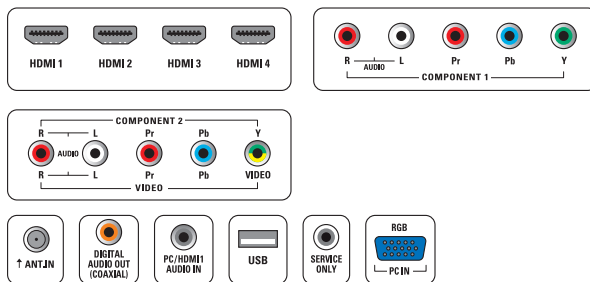

Connectivity

- AV 1: Audio L/R in, YPbPr
- AV 2: Audio L/R in, CVBS in, YPbPr
- Audio Output - Digital: Coaxial (cinch)
- HDMI 1: HDMI
- HDMI 2: HDMI
- HDMI 3: HDMI
- HDMI 4: HDMI
- Other connections: PC Audio in, PC-In VGA, Service connector
- USB: USB
- EasyLink (HDMI-CEC): One touch play, Power status, System info (menu language), Remote control pass-through, System audio control, System standby

Power

- Ambient temperature: 5°C to 35°C (41°F to 95°F)
- Mains power: 120V/60Hz
- Power consumption: 205 W
- Standby power consumption: < 0.1 W

Dimensions

- Set dimensions in inch (W x H x D):

- 39.06 x 24.41 x 3.15 inch
- Set dimensions with stand in inch (W x H x D): 39.06 x 26.22 x 9.37 inch
- Product weight (lb): 35.71
- Product weight (+stand) (lb): 40.12 lb
- Box dimensions in inch (W x H x D): 48.62 x 30.24 x 10.51 inch
- Weight incl. Packaging (lb): 55.12
- VESA wall mount compatible: 400 x 200 mm

Accessories

- Included accessories: Tabletop swivel stand, Power cord, Quick start guide, User Manual, Registration card, Warranty certificate, Remote Control, Batteries for remote control

Issue date 2012-02-03