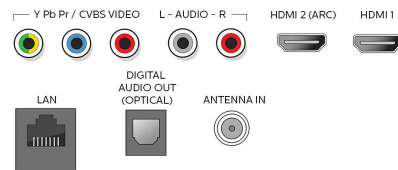

- Ease of Installation: Autostore
- Multimedia: auto slideshow, USB media browser

Multimedia Applications

- Multimedia connections: USB memory class device
- Playback Formats: MP3, JPEG Still pictures, MPEG1, MPEG2, H.264/MPEG-4 AVC, H.265/HEVC, AAC, WAVE, AC3, MPEG4

Tuner/Reception/Transmission

- Aerial Input: 75 ohm F-type
- TV system: ATSC, NTSC
- Video Playback: NTSC
- Tuner bands: UHF, VHF

Connectivity

- Other connections: Ethernet, Headphone out, Wireless LAN 802.11ac MIMO
- EasyLink (HDMI-CEC): One touch play, Power status, System info (menu language), Remote control pass-through, System audio control, System standby
- Audio Output - Digital: Optical (TOSLINK)
- AV 1: Shared audio L/R in, CVBS/YPbPr
- USB: USB
- HDMI 1: Shared audio L/R in, HDMI
- HDMI 2: Shared audio L/R in, HDMI (Audio Return Channel)
- HDMI 3: HDMI, Shared audio L/R in

Power

- Mains power: 120V/60Hz
- Power consumption: 90 W
- Standby power consumption: < 0.5W
- Ambient temperature: 5°C to 40°C (41°F to 104°F)

Dimensions

- Product weight (lb): 17.0 lb
- Box height (inch): 25.6 inch
- Box width (inch): 41.7 inch
- Box depth (inch): 6.4 inch
- Wall mount compatible: 300 x 200 mm
- Set Width (inch): 38.1 inch
- Set Height (inch): 22.7 inch
- Set Depth (inch): 3.4 inch
- Set width (with stand) (inch): 38.1 inch

Connections

Side

Rear

Issue date 2023-12-11

Version: 3.0.1

UPC: 6 09585 25055 0

© 2023 Koninklijke Philips N.V.
All Rights reserved.

Specifications are subject to change without notice.
Trademarks are the property of Koninklijke Philips N.V.
or their respective owners.

www.philips.com