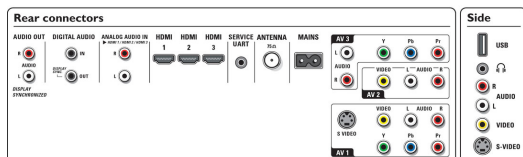

Power

- Ambient temperature: 5 °C to 35 °C
- Mains power: AC 110 +/- 10%

- Power consumption: 264 W
- Standby power consumption: 0.64 W

Accessories

- Included Accessories: Table top stand

Dimensions

- Color cabinet: High Gloss Black
- Set dimensions in inch (W x H x D): 41.2 x 27.0 x 4.6 inch
- Set dimensions with stand in inch (H x D): 29.5 x 10.4 inch
- Product weight (lb): 58.2 lb
- Product weight (+stand) (lb): 73.6 lb
- Box dimensions in inch (W x H x D): 44.3 x 30.7 x 10.9 inch
- Weight incl. Packaging (lb): 87.3 lb
- VESA wall mount compatible: 600 x 400 mm