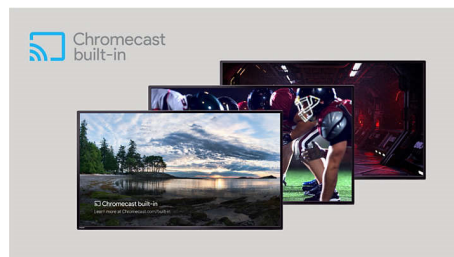

Chromecast Built-in

Put your small screen on your big screen. Simply use your mobile device to cast your favorite shows, movies, music, sports, games, and more on your TV.