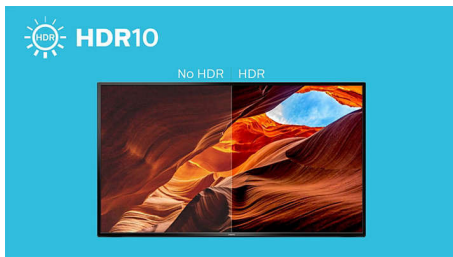

High Dynamic Range

Your Philips TV is primed to get the most out of the HDR10 video format. Whether it's a must-watch series or the new blockbuster,

shadows will be deeper. Bright surfaces will shine. Colors will be truer.