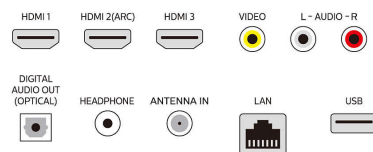

- Aerial Input: 75 ohm F-type
- TV system: ATSC, NTSC
- Video Playback: NTSC
- Tuner bands: UHF, VHF

Connectivity

- Other connections: Ethernet, Headphone out, Wireless LAN 802.11ac MIMO
- EasyLink (HDMI-CEC): One touch play, Power status, System info (menu language), Remote control pass-through, System audio control, System standby
- Bluetooth version: 5.0
- Audio Output - Digital: Optical (TOSLINK)
- AV 1: Audio L/R in, CVBS in
- USB: USB 2.0
- HDMI 1: HDMI
- HDMI 2: HDMI(ARC)
- HDMI 3: HDMI
- HDCP2.2: Yes on all HDMI

Power

- Mains power: 120V/60Hz
- Power consumption: 130 W
- Standby power consumption: $\leq 0.5W$
- Ambient temperature: 5°C to 40°C (41°F to 104°F)

Dimensions

- Product weight (lb): 20.50 lb
- Box height (inch): 30.8 inch
- Box width (inch): 51.2 inch
- Box depth (inch): 6.8 inch
- Wall mount compatible: 300 x 300 mm
- Set Width (inch): 44.7 inch
- Set Height (inch): 26.7 inch
- Set Depth (inch): 3.0 inch
- Set width (with stand) (inch): 44.7 inch
- Set depth (with stand) (inch): 8.6 inch
- Set height (with stand) (inch): 28.1 inch
- Product weight (+stand) (lb): 20.72 lb
- Weight incl. Packaging (lb): 29.54
- Stand width (inch): 39.1 inch

Accessories

- Included accessories: Table top stand, Quick start guide, Remote Control, Batteries for remote control, Screws, Caution sheet, Safety warranty

- sheet
- Power cord: 59 inch

Android TV Services

- OS: Android Pie

Connections

Rear

Issue date 2023-11-03

Version: 4.9.1

UPC: 6 09585 25362 9

© 2023 Koninklijke Philips N.V.
All Rights reserved.

Specifications are subject to change without notice.
Trademarks are the property of Koninklijke Philips N.V.
or their respective owners.

www.philips.com

* Google, Android TV, Chromecast built-in and other marks are trademarks of Google LLC
* Netflix streaming membership required. See www.netflix.com/TermsOfUse
* 1 requires compatible smart home products
* USB recording for digital channels only, recordings may be limited by broadcast copy protection. Country and channel restrictions may apply.
* USB multimedia playback requires third-party app installation. Please visit the Google Play Store for more details, including app availability for your country.