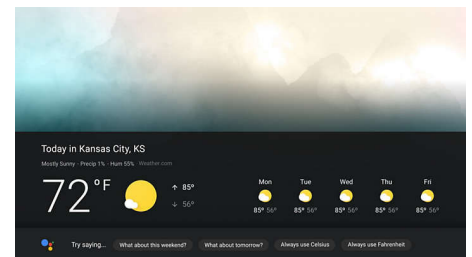

Google Assistant

Before you take off, learn more about the weather, traffic and what's on your calendar, all with the power of your voice.