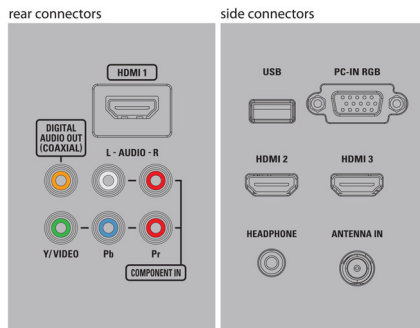

- Child Protection: Child Lock+Parental Control
- Clock: Sleep Timer

- Ease of Installation: Autostore
- Ease of Use: Auto Volume Leveller (AVL), AutoPicture, AutoSound, Settings assistant Wizard, EasyLink, Touch Sensor
- Remote Control: TV
- Screen Format Adjustments: 16:9, Normal, Zoom, 4:3, Full, Movie Expand, Wide, unscaled (dot by dot)
- Multimedia: auto slideshow

Multimedia Applications

- Multimedia connections: USB memory class device
- Playback Formats: JPEG Still pictures, Motion JPEG 320x240 30fps, PCM

Tuner/Reception/Transmission

- Aerial Input: 75 ohm F-type
- TV system: ATSC, NTSC
- Video Playback: NTSC
- Tuner bands: UHF, VHF

Connectivity

- AV 1: CVBS in, Shared audio L/R in
- AV 2: YPbPr, Shared audio L/R in
- HDMI 1: HDMI, Shared audio L/R in
- HDMI 2: HDMI, Shared audio L/R in
- HDMI 3: HDMI, Shared audio L/R in
- Audio Output - Digital: Coaxial (cinch)
- Other connections: Headphone out, PC-In VGA, Shared audio L/R in
- USB: USB
- EasyLink (HDMI-CEC): One touch play, Power status, System info (menu language), System audio control, System standby, Remote control pass-through

Power

- Mains power: 120V/60Hz
- Power consumption: 65 W
- Standby power consumption: < 0.5W
- Ambient temperature: 5°C to 40°C (41°F to 104°F)

Dimensions

- Set dimensions in inch (W x H x D): 37.52 x 22.88 x 2.70 inch
- Set dimensions with stand in inch (W x H x D): 37.52 x 24.50 x 8.66 inch
- Product weight (lb): 21.17

Issue date 2014-03-14

Version: 2.2.1

12 NC: 8670 000 98254
UPC: 6 09585 23096 5

© 2014 Koninklijke Philips N.V.
All Rights reserved.

Specifications are subject to change without notice.
Trademarks are the property of Koninklijke Philips N.V.
or their respective owners.

www.philips.com

- Product weight (+stand) (lb): 24.25 lb
- Box dimensions in inch (W x H x D): 44.69 x 25.79 x 5.00 inch
- Weight incl. Packaging (lb): 29.76
- VESA wall mount compatible: 300 x 300 mm

Accessories

- Included accessories: Table top stand, Quick start guide, User Manual, Registration card, Remote Control, Batteries for remote control