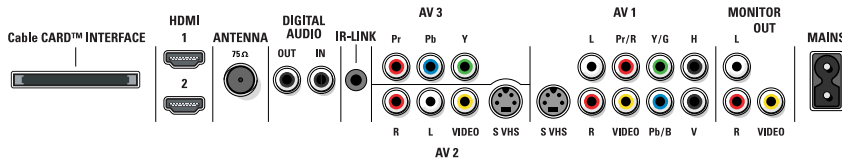

Multimedia Applications

- Digital Content Management: Digital Media Reader
- Multimedia connections: USB memory class device
- Playback Formats: JPEG Still pictures, MP3, Slideshow files (.alb)

Tuner/Reception/Transmission

- TV system: ATSC, NTSC
- Video Playback: NTSC
- Aerial Input: 75 ohm F-type
- Cable: Digital Cable Ready CableCARD, Unscrambled Digital Cable -QAM

Connectivity

- Other connections: Cable Card Interface, Monitor out, CVBS, L/R (cinch), S/PDIF in (coaxial), S/PDIF out (coaxial)
- AV 1: Audio L/R in, CVBS in, RGB+H/V, S-Video Y/C, YPbPr, Component Video in, (1, 2, 3Fh autoranging), Y/C
- AV 2: Audio L/R in, CVBS, S-Video
- AV 3: S/PDIF digital coaxial, YPbPr, (1, 2, 3Fh autoranging)
- AV 4: HDMI
- AV 5: HDMI
- Front / Side connections: Audio L/R in, CVBS in, Headphone Out, S-video in, USB 1.1

Power

- Power consumption: 185 W
- Standby power consumption: < 2 W
- Mains power: AC 108 - 132 V, 60 Hz
- Ambient temperature: 5 °C to 40 °C

Dimensions

- Product dimension (WxDxH) inch: 3.8x24x43.6 inch

Rear connectors

Side connectors

Issue date 2012-01-20

Version: 29.0.32

12 NC: 8670 000 21659
UPC: 0 37849 96250 3

© 2012 Koninklijke Philips Electronics N.V.
All Rights reserved.

Specifications are subject to change without notice.
Trademarks are the property of Koninklijke Philips Electronics N.V. or their respective owners.

www.philips.com

- Product weight: 24 kg
- Product weight (lb): 66.15
- Weight incl. Packaging: 32 kg
- Set dimensions (W x H x D): 1105 x 610 x 97 mm
- VESA wall mount compatible: 800 x 400 mm

Accessories

- Included accessories: Table top stand