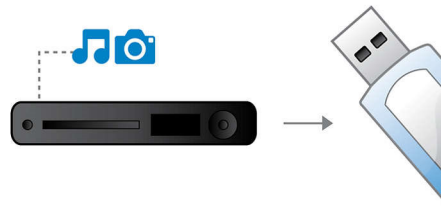

USB Link

The Universal Serial Bus or USB is a protocol standard that is conveniently used to link PCs,

HSB2313A/F7

peripherals and consumer electronic equipment. With USB Link, all you have to do is plug in your USB device, select the photo or music, and play away.