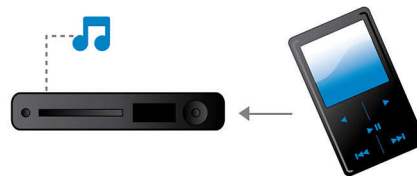

## Dolby Virtual Speaker

Dolby Virtual Speaker is a sophisticated audio virtualization technology that produces rich and immersive surround sound from a two-speaker system. Highly advanced spatial algorithms faithfully replicate the sonic characteristics that occur in an ideal 5.1-channel environment. DVD playback is enhanced by expanding the 2-channel environment. When combined with Dolby Pro Logic II processing, any high quality stereo source is transformed into true-to-life, multi-channel surround sound. No need to purchase extra speakers, wires or speaker stands to appreciate room-filling sound.

## EasyLink

EasyLink lets you control multiple devices like DVD players, Blu-ray players, soundbar speaker, Home theater and TV's etc. with one remote. It uses HDMI CEC industry-standard protocol to share functionality between devices through the HDMI cable. With one touch of a button, you can operate all your connected HDMI CEC enabled equipment simultaneously. Functions like standby and play can now be carried out with absolute ease.

## MP3 Link

MP3 Link allows playback of MP3 files, directly from your portable media player, on your home

HSB2313A/F7

theater system. Simply connect your portable MP3 player to the built-in MP3 Link jack and enjoy your MP3 music in the superior sound quality delivered by the Philips home theatre system. MP3 Link brings your portable music into the comfort of your living room.