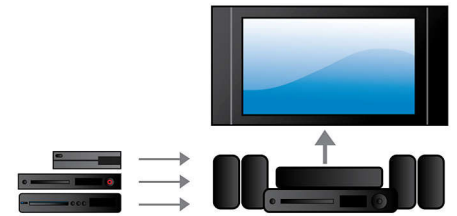

PHILIPS

Soundbar Home theater
300W RMS power

Highlights

Dolby Virtual Speaker

Dolby Virtual Speaker is a sophisticated audio virtualization technology that produces rich and immersive surround sound from a two-speaker system. Highly advanced spatial algorithms faithfully replicate the sonic characteristics that occur in an ideal 5.1-channel environment. DVD playback is enhanced by expanding the 2-channel environment. When combined with Dolby Pro Logic II processing, any high quality stereo source is transformed into true-to-life, multi-channel surround sound. No need to purchase extra speakers, wires or speaker stands to appreciate room-filling sound.

USB Link

The Universal Serial Bus or USB is a protocol standard that is conveniently used to link PCs,

HSB2313A/F7

peripherals and consumer electronic equipment. With USB Link, all you have to do is plug in your USB device, select the photo or music, and play away.

Integrated HDMI Hub

The HDMI Hub gives you the ease of connecting all your devices to the TV without too many wires. It provides you the convenience of enjoying the best possible sound quality while watching different contents on your flat TV. You can connect all your HDMI devices directly into the home theater system's HDMI hub and using only one cable to connect to your flat TV. With this setup, you can easily enjoy your movies or TV programs in HD picture and sound and not have to deal with messy wires!

Specifications

Sound

- Sound System: Dolby Prologic II, Dolby Virtual speaker, Dolby Digital, Stereo
- Equalizer settings: Action, Classic, Concert, Drama, Gaming, Jazz, News, Party, Rock, Sports

Loudspeakers