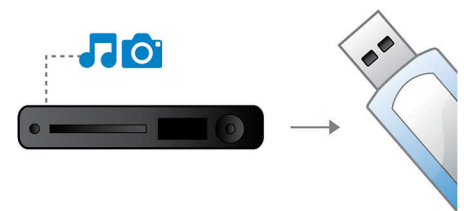

## MP3 Link

MP3 Link allows playback of MP3 files, directly from your portable media player, on your home

HSB2313A/F7

theater system. Simply connect your portable MP3 player to the built-in MP3 Link jack and enjoy your MP3 music in the superior sound quality delivered by the Philips home theatre system. MP3 Link brings your portable music into the comfort of your living room.

## SoundBar design

The SoundBar home cinema speaker lends an air of sophistication and grace to any living room. Though it is designed to fit a flat TV with a 81 cm (32") screen or larger, it will also sit under any other flat TV like a companion - matching all your interior and your lifestyle.

## USB Link

The Universal Serial Bus or USB is a protocol standard that is conveniently used to link PCs, peripherals and consumer electronic equipment. With USB Link, all you have to do is plug in your USB device, select the photo or music, and play away.