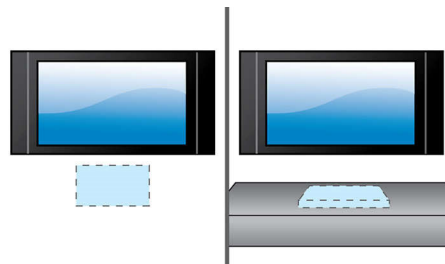

Flexible placement

Flexible placement on the wall or tabletop