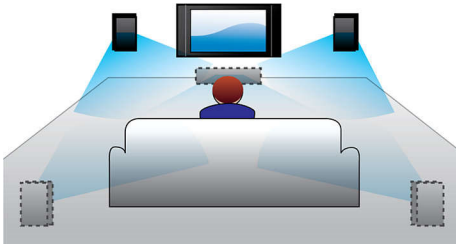

Designed to enhance your living space

- Flexible placement on the wall or tabletop
- SoundBar design best fitting a 81 cm (32") flat TV or larger

HD cinematic viewing experience

- Integrated HDMI Hub connects devices to the TV conveniently

PHILIPS

Soundbar Home theater
300W RMS power

Highlights

Dolby Virtual Speaker

Dolby Virtual Speaker is a sophisticated audio virtualization technology that produces rich and immersive surround sound from a two-speaker system. Highly advanced spatial algorithms faithfully replicate the sonic characteristics that occur in an ideal 5.1-channel environment. DVD playback is enhanced by expanding the 2-channel environment. When combined with Dolby Pro Logic II processing, any high quality stereo source is transformed into true-to-life, multi-channel surround sound. No need to purchase extra speakers, wires or speaker stands to appreciate room-filling sound.

EasyLink

EasyLink lets you control multiple devices like DVD players, Blu-ray players, soundbar speaker, Home theater and TV's etc. with one remote. It uses HDMI CEC industry-standard protocol to share functionality between devices through the HDMI cable. With one touch of a button, you can operate all your connected HDMI CEC enabled equipment simultaneously. Functions like standby and play can now be carried out with absolute ease.

Integrated HDMI Hub

The HDMI Hub gives you the ease of connecting all your devices to the TV without too many wires. It provides you the convenience of enjoying the best possible sound quality while watching different contents on your flat TV. You can connect all your HDMI devices directly into the home theater system's HDMI hub and using only one cable to connect to your flat TV. With this setup, you can easily enjoy your movies or TV programs in HD picture and sound and not have to deal with messy wires!