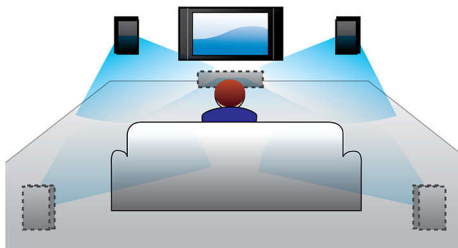

### HD cinematic viewing experience

- Integrated HDMI Hub connects devices to the TV conveniently

## Dolby Virtual Speaker

Dolby Virtual Speaker is a sophisticated audio virtualization technology that produces rich and immersive surround sound from a two-speaker system. Highly advanced spatial algorithms faithfully replicate the sonic characteristics that occur in an ideal 5.1-channel environment. DVD playback is enhanced by expanding the 2-channel environment. When combined with Dolby Pro Logic II processing, any high quality stereo source is transformed into true-to-life, multi-channel surround sound. No need to purchase extra speakers, wires or speaker stands to appreciate room-filling sound.