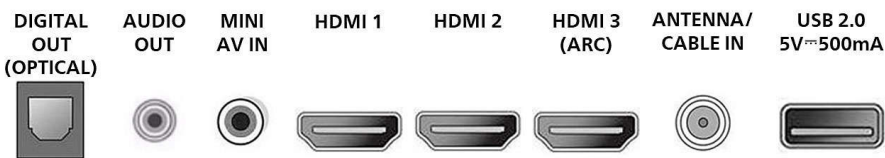

Tuner/Reception/Transmission

- Aerial Input: 75 ohm F-type
- TV system: ATSC, NTSC

- Video Playback: NTSC
- Tuner bands: UHF, VHF

Connectivity

- Number of HDMI connections: 3
- Wireless connection: 802.11n
- Other connections: Headphone out, CVBS+Audio L/R in, Digital audio out (optical)
- HDMI features: Audio Return Channel (HDMI 2)
- EasyLink (HDMI-CEC): One touch play, Power status, System info (menu language), System audio control, System standby
- Number of USB 2.0: 1

Power

- Power consumption: 60 W
- Standby power consumption: < 0.5W
- Ambient temperature: 5°C to 40°C (41°F to 104°F)
- Main power: 120V/60Hz

Dimensions

- Product weight (lb): 12.80 lb
- Box height (inch): 24.8 inch
- Box width (inch): 42.7 inch
- Box depth (inch): 5.8 inch
- Wall mount compatible: 200 x 100 mm
- Set Width (inch): 35.6 inch
- Set Height (inch): 20.5 inch
- Set Depth (inch): 3.6 inch
- Set width (with stand) (inch): 35.6 inch
- Set depth (with stand) (inch): 8.5 inch
- Set height (with stand) (inch): 22.3 inch
- Product weight (+stand) (lb): 13.00 lb
- Weight incl. Packaging (lb): 19.80
- Stand width (inch): 31.4 inch

Accessories

- Included: Batteries for remote control, Quick start guide, Remote control, Screws, Tabletop Stand, AV cable adaptor

Network Services

- TV Operating System: Roku OS

Issue date 2023-12-15

Version: 3.2.1

UPC: 6 09585 25542 5

© 2023 Koninklijke Philips N.V.
All Rights reserved.

Specifications are subject to change without notice.
Trademarks are the property of Koninklijke Philips N.V.
or their respective owners.

www.philips.com

* Roku, Roku TV, the Roku logo, and the purple d-pad design are trademarks of Roku, Inc. All other trademarks and logos herein are the property of their respective owners.

* Google and Google Home are trademarks of Google LLC. Third party features and services may be subject to change or removal without notice.

* Apple, Apple Home, AirPlay, HomeKit and Siri are trademarks of Apple Inc., registered in the U.S. and other countries and regions. This Philips Roku TV is compatible with AirPlay 2 and HomeKit, and requires iOS 12.3 or later or macOS 10.14.5 or later.

* Content resolution is based on TV compatibility and may vary by channel. Channels are subject to change, vary by region, and may require payment. Roku search does not work with all channels.

* Payment required for some channels and content. Channels can change and vary by region.