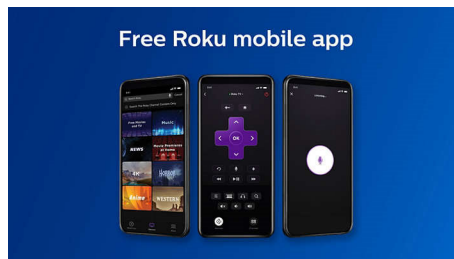

Highlights

Entertainment for everyone

Quickly access your cable box, satellite, HDTV antenna, and favorite streaming channels—all from your home screen.

Full HD 1080p display

Experience 1920x1080 Full HD resolution with flicker-free technology for a more brilliant entertainment experience.

500,000+ movies & TV episodes

Get more from your TV. Choose from a large selection of entertainment across popular streaming services.

Free Roku mobile app

Use the Roku mobile app as an extra remote. Enjoy private listening, search with your voice or keyboard, and save shows for later.