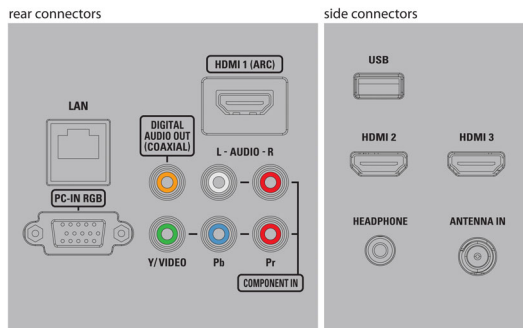

Tuner/Reception/Transmission

- Aerial Input: 75 ohm F-type
- TV system: ATSC, NTSC
- Video Playback: NTSC
- Tuner bands: UHF, VHF

Connectivity

- AV 1: Shared audio L/R in, CVBS/YpPr
- Audio Output - Digital: Coaxial (cinch)
- Other connections: Ethernet, Headphone out, PC-In VGA, Wi-Fi(built-in)
- USB: USB
- HDMI 1: HDMI, Shared audio L/R in
- HDMI 2: HDMI, Shared audio L/R in
- HDMI 3: HDMI, Shared audio L/R in
- EasyLink (HDMI-CEC): One touch play, Power status, System info (menu language), Remote control pass-through, System audio control, System standby

Power

- Ambient temperature: 5°C to 40°C (41°F to 104°F)
- Mains power: 120V/60Hz
- Power consumption: 145 W
- Standby power consumption: < 0.5 W

Dimensions

- Set dimensions in inch (W x H x D): 43.8 x 26.1 x 4.3 inch
- Product weight (lb): 26.02 lb
- Set dimensions with stand in inch (W x H x D): 43.8 x 28.2 x 10.5 inch

- Product weight (+stand) (lb): 29.99 lb
- Box dimensions in inch (W x H x D): 51.9 x 31.0 x 8.2 inch
- Weight incl. Packaging (lb): 39.91 lb
- VESA wall mount compatible: 300 x 300 mm

Accessories

- Included accessories: Table top stand, Quick start guide, User Manual, Remote Control, Batteries for remote control

Network Services

- NetTV Apps: CloudTV, Netflix, Pandora, Portico, Vudu, YouTube
- Network Features: DLNA Multimedia Browser, WirelessConnect

Issue date 2015-11-30

Version: 6.1.1

12 NC: 8670 001 12437
UPC: 6 09585 24159 6

© 2015 Koninklijke Philips N.V.
All Rights reserved.

Specifications are subject to change without notice.
Trademarks are the property of Koninklijke Philips N.V.
or their respective owners.

www.philips.com