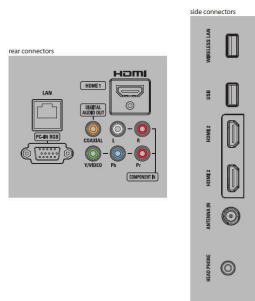

- Multimedia connections: USB memory class device
- Playback Formats: JPEG Still pictures, MP3, H.264/MPEG-4 AVC, MPEG 4 SP/ASP, MPEG1, MPEG2, WMV9/VC1

Tuner/Reception/Transmission

- Aerial Input: 75 ohm F-type
- TV system: ATSC, NTSC
- Video Playback: NTSC
- Tuner bands: UHF, VHF

Connectivity

- AV 1: CVBS in, Shared audio L/R in
- AV 2: YPbPr, Shared audio L/R in
- HDMI 1: HDMI, Shared audio L/R in
- HDMI 2: HDMI, Shared audio L/R in
- HDMI 3: HDMI, Shared audio L/R in
- EasyLink (HDMI-CEC): One touch play, Power status, System info (menu language), System audio control, System standby, Remote control pass-through
- Audio Output - Digital: Coaxial (cinch)
- Other connections: Ethernet, Headphone out, PC-In VGA, Shared audio L/R in
- USB: USB

Power

- Mains power: 120V/60Hz
- Power consumption: 54 W
- Standby power consumption: < 0.5 W
- Ambient temperature: 5°C to 40°C (41°F to 104°F)

Dimensions

- Set dimensions in inch (W x H x D): 29.78 x 18.39 x 2.7 inch
- Set dimensions with stand in inch (W x H x D): 29.78 x 19.69 x 6.97 inch
- Product weight (lb): 14.33
- Product weight (+stand) (lb): 16.09 lb
- Box dimensions in inch (W x H x D): 33.23 x 20.79 x 5.28 inch
- Weight incl. Packaging (lb): 19.84
- VESA wall mount compatible: 200 x 100 mm

Accessories

- Included accessories: Table top stand, Quick start guide, User Manual, Registration card, Remote Control, Batteries for remote control, USB Wireless LAN adapter, Cable management

Issue date 2013-03-20

Version: 4.1.2

12 NC: 8670 000 87097
UPC: 6 09585 22324 0

© 2013 Koninklijke Philips Electronics N.V.
All Rights reserved.

Specifications are subject to change without notice.
Trademarks are the property of Koninklijke Philips Electronics N.V. or their respective owners.

www.philips.com