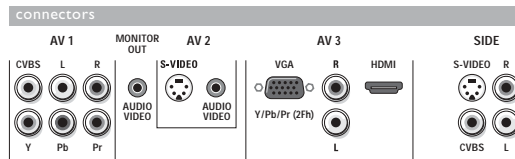

Product highlights

Flat, Slim, Wide

True flat multimedia TV which can be mounted on the wall like a painting.

Plasma Panel

State-of-the art plasma screen technology enabling brilliant flicker free-picture with optimum brightness and superb colors. This vibrant and sharp image will offer you the enhanced viewing experience.

Digital Crystal Clear

A unique package of picture innovations including Combfilter, Dynamic Contrast, Color Enhancement and Luminance Transient Processing. Digital Crystal Clear, using 10 bit processing, offers 30% more contrast, natural colors and a high level of detail.

Active Control Plus+

Active Control Plus+ automatically analyzes, 50 times per second, the incoming signal and adjusts the key picture settings on Sharpness, Digital Noise Reduction, Color and Contrast. The ambient light sensor adjusts the settings according to the viewing conditions in the room. Active Control Plus+ thus offers the best possible picture settings any time, any source.

Virtual Dolby Surround

Full multichannel sound processing from DVD's for an enhanced cinema surround sound effect without the need for rear speakers.

Plug & Play

The ultimate ease-of-use feature for quick automatic searching, sorting and storing of all the available channels.

UPC 0 37849 94753 1

Date of issue 2004-05-13

Printed in USA 2004-05-21

Dolby and the double-D symbol are trademarks of Dolby Laboratories Licensing, Inc.

Specifications are subject to change without notice.

Trademarks owned by Royal Philips Electronics.

2004 © Royal Philips Electronics - All rights reserved.