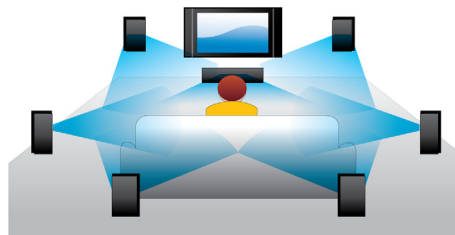

Dolby TrueHD

Dolby TrueHD deliver the finest sound from your Blu-ray Discs. Audio reproduced is virtually indistinguishable from the studio master, so you hear what the creators intended for you to hear. Dolby TrueHD complete your high definition entertainment experience.