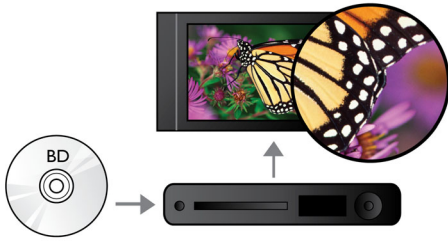

Highlights

Blu-ray Disc playback

Blu-ray Discs have the capacity to carry high definition data, along with pictures in the 1920 x 1080 resolution that defines full high definition images. Scenes come to life as details leap at you, movements smoothen and images turn crystal clear. Blu-ray also delivers uncompressed surround sound - so your audio experience becomes unbelievably real. The high storage capacity of Blu-ray Discs also allow a host of interactive possibilities to be built in. Seamless navigation during playback and other exciting features like pop-up menus bring a whole new dimension to home entertainment.