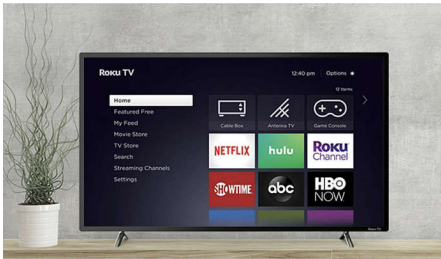

4000 series LED-LCD TV
40" class/po Full HD 1080p, PixelPlus HD, Wireless LAN 802.11ac MIMO

Highlights

Smart TV made easy

Watch. Stream. Play. Listen. Laugh. Repeat. With this Philips Roku TV, it's never been easier to watch, discover and enjoy the entertainment you love. Start streaming your favorite shows. Access your cable box or HDTV antenna. Even fire up your gaming console-all from your home screen. Search by title, actor or director to see where to stream your favorite shows for free or at the lowest price. Plus, you'll see where it's playing live with an HDTV antenna.