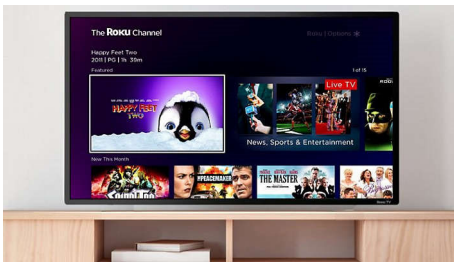

Entertainment for everyone

Access your cable box, use an HDTV antenna, or start streaming with 500,000+ movies and TV episodes available across thousands of free or paid channels. From enjoying cable or satellite, to streaming movies and TV, plus live news, sports and more-it's easy to watch what you love with this Philips Roku TV. Endless entertainment starts here. Enjoy thousands of streaming channels for everything from movies, to kids entertainment, to sports and more. Plus, Roku TV makes it easy to cut the cord with low-cost, live-streaming cable alternatives like Sling TV and YouTube TV. Simply plug in your cable