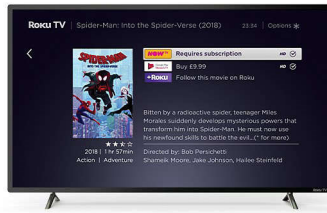

Fast and easy search

From the latest movies and TV shows to your favorite cult classics, it's easy to find the perfect thing to watch with Roku Search. Simply search by title, actor or director using your Roku remote, Roku mobile app for iOS® and Android™, or voice search. With Roku Search, it's easy to search across top channels to find where movies and shows are available for free, or see unbiased results ranked by price across top channels.