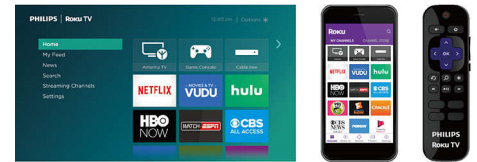

Roku TV

Get to all the things you want to watch, easier with Philips Roku TV. Stream from 500,000 movies and TV episodes you can rent, buy, subscribe to or watch for free. Roku brings simple, intuitive interface for easy navigation. Switching from streaming, to cable, to other devices is as easy as changing a channel. Enjoy convenience of discovering new shows by cross-channel search or voice search via free mobile app for iOS and Android.

Full HD 1080p display

With detailed picture, rich color, and superior contrast, you'll see your favorite programs come to life.

works with Google Assistant

Compatible with voice-enabled devices featuring Google Assistant

Search

Search across live and top streaming channels