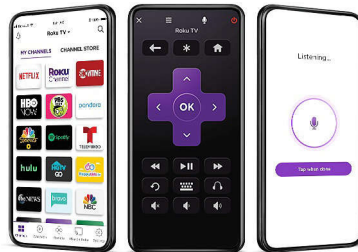

## Smart TV made easy

Watch. Stream. Play. Listen. Laugh. Repeat. With this Philips Roku TV, it's never been easier to watch, discover and enjoy the entertainment you love. Start streaming your favorite shows. Access your cable box or HDTV antenna. Even fire up your gaming console-all from your home screen. Search by title, actor or director to see where to stream your favorite shows for free or at the lowest price. Plus, you'll see where it's playing live with an HDTV antenna.

## Entertainment for everyone

Access your cable box, use an HDTV antenna, or start streaming with 500,000+ movies and TV episodes available across thousands of free or paid channels. From enjoying cable or satellite, to streaming movies and TV, plus live news, sports and more-it's easy to watch what you love with this Philips Roku TV. Endless entertainment starts here. Enjoy thousands of streaming channels for everything from movies, to kids entertainment, to sports and more. Plus, Roku TV makes it easy to cut the cord with low-cost, live-streaming cable alternatives like Sling TV and YouTube TV. Simply plug in your cable

## Fast and easy search

From the latest movies and TV shows to your favorite cult classics, it's easy to find the perfect thing to watch with Roku Search. Simply search by title, actor or director using your Roku remote, Roku mobile app for iOS® and Android™, or voice search. With Roku Search, it's easy to search across top channels to find where movies and shows are available for free, or see unbiased results ranked by price across top channels.

## Free Roku mobile app

Turn your iOS® or Android™ device into the ultimate streaming companion. Whether you need a second remote or want more features and functionality, the Roku mobile app makes it fun and easy to control your Roku TV. Search with your keyboard, use voice search, enjoy private listening with up to three friends, cast to your TV, and more.