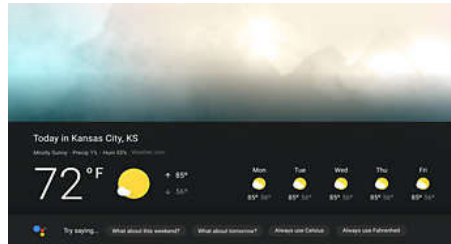

Plan your day

Before you take off, learn more about the weather, traffic and what's on your calendar, all with the power of your voice.

16W Smart Speaker

Experience dynamic audio quality with the dual 8-Watt speaker system encased in an elegant enclosure.

Become a "How to" Pro

Whether you want to become a Sous Chef or a DIY warrior, the far field microphone lets you take control of your project and how to videos. Just say "Hey Google" when watching a how to video to pause, play and rewind.

Smart Home Control

Take control of your smart home. With the power of your voice, turn off the lights, change the temperature and check your security cameras - all without touching your remote control.