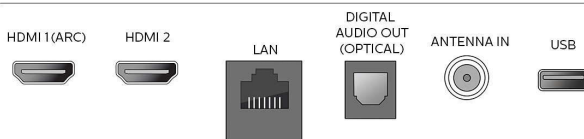

Accessories

- Included accessories: Quick start guide, Remote Control, Batteries for remote control

Android TV Services

- OS: Android Oreo

Connections

Side

Issue date 2023-12-11

Version: 5.3.3