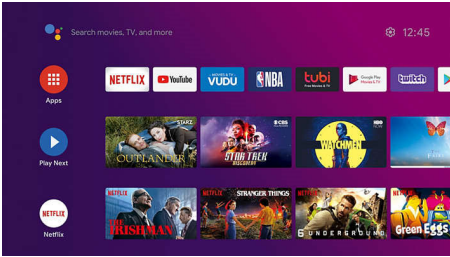

6000 series Android TV
24" class/po HD 720p, Android TV, Built-in Google Assistant

24PFL6704/F7

Highlights

Android TV

Android TV brings great content to you, so you can spend less time browsing and more time watching. Just pick from the personalized recommendations on Google Play, YouTube, and other apps that appear automatically in your home screen.

Hands-Free Assistant

Your assistant can help you in so many ways with the power of your voice. Simply say "Hey Google" and instantly gain hands free access to your favorite recipes, streaming apps, music playlists, local TV programming, smart home devices and more.