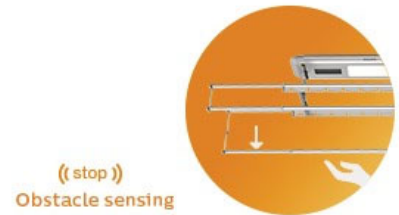

Remote control

Enjoy one click on remote control to monitor clothes drying. The DC motor lets the drying rack move quietly and fast. It takes only 20 seconds for the rack to go up or down. Without too much waiting, you can enjoy an efficient life as you like.