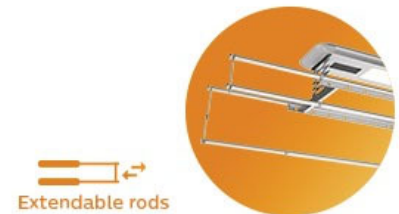

Smart heat drying

With two cross flow fans and a temperature-controlled heater, the drying rack can keep venting 40-50 jãC warm air, creating a dry space within the rack area. So even during plum rain season, your clothes can dry fast. Two heat drying modes 'Standard' and 'Intensive' support automatic stopping of clothes drying after 2 hours and 4 hour. While ensuring fast clothes drying, it also helps to save energy and protect clothes from aging due to long heating.