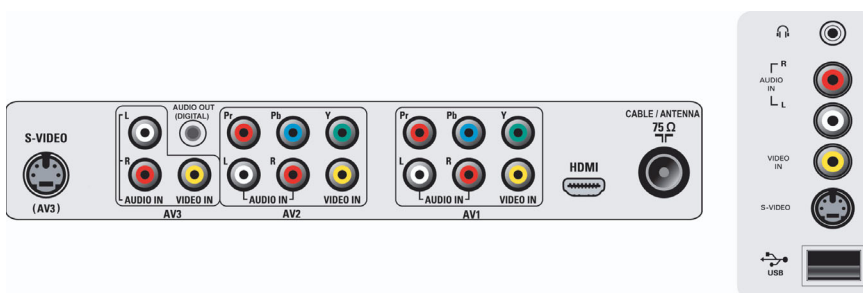

Power

- Power consumption: 140 W
- Standby power consumption: < 1 W
- Mains power: AC 110 - 120 V, 60 Hz
- Ambient temperature: 5 °C to 40 °C

Dimensions

- Product weight (lb): 41.6 (with stand), 39.2 (without stand)
- Weight incl. Packaging (lb): 48.4
- Box dimensions in inch (W x H x D): 39.4 x 27.2 x 9.4 inch
- Set dimensions with stand in inch (W x H x D): 36.4 x 21.8 x 8.7 inch
- Set dimensions in inch (W x H x D): 36.4 x 20 x 4.7 inch

Accessories

- Included accessories: Table top stand, User Manual, Remote Control, Registration card, Quick start guide, Power cord

Issue date 2013-06-22

Version: 9.0.13

12 NC: 8670 000 22895
UPC: 6 09585 11130 1