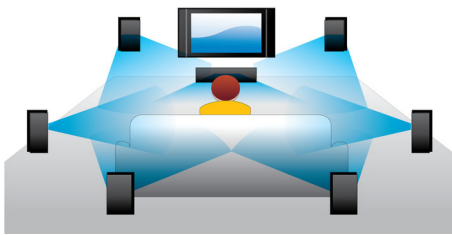

PHILIPS

Blu-ray Disc/ DVD player
3D playback

Highlights

Blu-ray 3D Disc playback

Full HD 3D provides the illusion of depth for a heightened, realistic cinema viewing experience at home. Separate images for the left and right eyes are recorded in 1920 x 1080 full HD quality and alternately played on screen at a high speed. By watching these images through special glasses that are timed to open and close the left and right lenses in synchronization with the alternating images, the full-HD 3D viewing experience is created.

Dolby TrueHD

Dolby TrueHD deliver the finest sound from your Blu-ray Discs. Audio reproduced is virtually indistinguishable from the studio master, so you hear what the creators intended for you to hear. Dolby TrueHD complete your high definition entertainment experience.