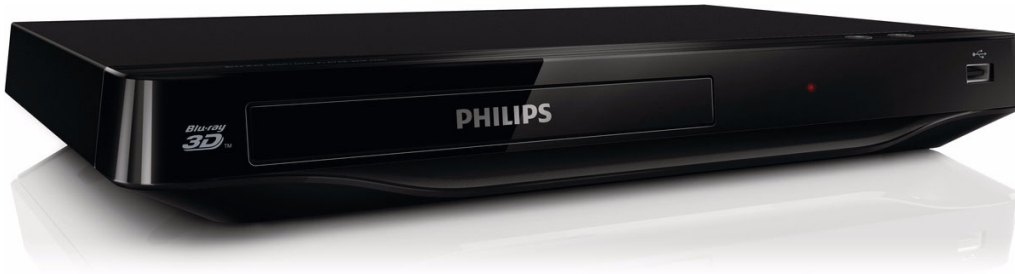

Philips
Blu-ray Disc/ DVD player

3D playback

BDP2985

Wireless Streaming Entertainment

With 3D Blu-ray playback

Stunning 3D effects in picture depth and action that both leaps off the screen, and draws you deep into the experience. Enjoy the best of internet on your TV with Netflix, Vudu and YouTube.

Hear more

- Dolby TrueHD for high fidelity sound

Engage more

- Direct remote access to Netflix and Vudu movie services
- USB 2.0 plays video/music from USB flash/hard disk drive
- Built-in WiFi-n for faster, wider wireless performance
- EasyLink to control all HDMI CEC devices via a single remote
- BD-Live (Profile 2.0) to enjoy online Blu-ray bonus content

PHILIPS

Blu-ray Disc/ DVD player
3D playback

Highlights

Blu-ray 3D Disc playback

Full HD 3D provides the illusion of depth for a heightened, realistic cinema viewing experience at home. Separate images for the left and right eyes are recorded in 1920 x 1080 full HD quality and alternately played on screen at a high speed. By watching these images through special glasses that are timed to open and close the left and right lenses in synchronization with the alternating images, the full-HD 3D viewing experience is created.

Dolby TrueHD

Dolby TrueHD deliver the finest sound from your Blu-ray Discs. Audio reproduced is virtually indistinguishable from the studio master, so you hear what the creators intended for you to hear. Dolby TrueHD complete your high definition entertainment experience.