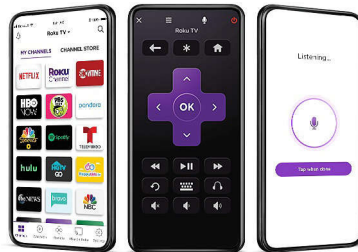

Free Roku mobile app

Turn your iOS® or Android™ device into the ultimate streaming companion. Whether you need a second remote or want more features and functionality, the Roku mobile app makes it fun and easy to control your Roku TV. Search with your keyboard, use voice search, enjoy private listening with up to three friends, cast to your TV, and more.

24PFL4664/F7