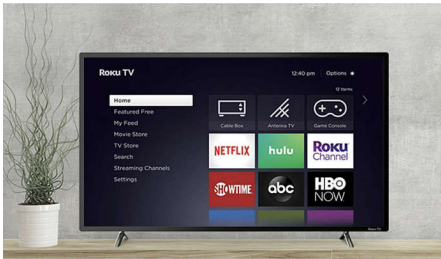

Enlarge your viewing experience

- 120 Perfect Motion Rate for increased pixel response times
- 720p High Definition Resolution for ultra-sharp images

Enjoy a world of connectivity

- Wireless LAN 802.11ac for seamless streaming

Authentic and clear sound experience.

- 16 Watts of clear balanced surround sound

PHILIPS

Roku TV

4000 series LED-LCD TV
24" class/po HD 720p, Wireless LAN 802.11ac

Highlights

Smart TV made easy

Watch. Stream. Play. Listen. Laugh. Repeat. With this Philips Roku TV, it's never been easier to watch, discover and enjoy the entertainment you love. Start streaming your favorite shows. Access your cable box or HDTV antenna. Even fire up your gaming console—all from your home screen. Search by title, actor or director to see where to stream your favorite shows for free or at the lowest price. Plus, you'll see where it's playing live with an HDTV antenna.