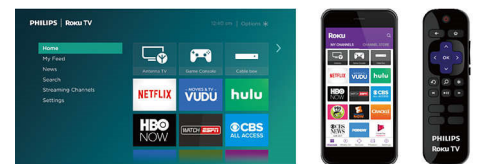

Roku TV

Get to all the things you want to watch, easier with Philips Roku TV. Stream from 500,000 movies and TV episodes you can rent, buy, subscribe to or watch for free. Roku brings simple, intuitive interface for easy navigation. Switching from streaming, to cable, to other devices is as easy as changing a channel. Enjoy convenience of discovering new shows by cross-channel search or voice search via free mobile app for iOS and Android.

16 Watts stereo speakers

16 Watts of clear balanced surround sound

720p HD Resolution

720p High Definition Resolution for ultra-sharp images

Search

Search across live and top streaming channels