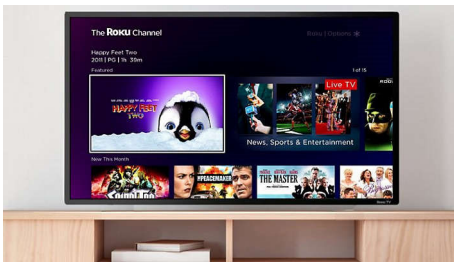

Enlarge your viewing experience

- 120 Perfect Motion Rate for increased pixel response times
- 720p High Definition Resolution for ultra-sharp images

Enjoy a world of connectivity

- Wireless LAN 802.11ac for seamless streaming

Authentic and clear sound experience.

- 16 Watts of clear balanced surround sound

PHILIPS

Roku TV

4000 series LED-LCD TV
24" class/po HD 720p, Wireless LAN 802.11ac

Highlights

Smart TV made easy

Watch. Stream. Play. Listen. Laugh. Repeat. With this Philips Roku TV, it's never been easier to watch, discover and enjoy the entertainment you love. Start streaming your favorite shows. Access your cable box or HDTV antenna. Even fire up your gaming console—all from your home screen. Search by title, actor or director to see where to stream your favorite shows for free or at the lowest price. Plus, you'll see where it's playing live with an HDTV antenna.

Entertainment for everyone

Access your cable box, use an HDTV antenna, or start streaming with 500,000+ movies and TV episodes available across thousands of free or paid channels. From enjoying cable or satellite, to streaming movies and TV, plus live news, sports and more—it's easy to watch what you love with this Philips Roku TV. Endless entertainment starts here. Enjoy thousands of streaming channels for everything from movies, to kids entertainment, to sports and more. Plus, Roku TV makes it easy to cut the cord with low-cost, live-streaming cable alternatives like Sling TV and YouTube TV. Simply plug in your cable