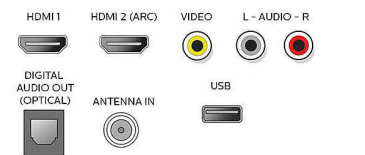

Accessories

- Included: Quick start guide, Remote control, Batteries for remote control, Tabletop Stand, Screws

Network Services

- TV Operating System: Roku OS

Connections

Rear

Issue date 2023-12-15

© 2023 Koninklijke Philips N.V.
All Rights reserved.