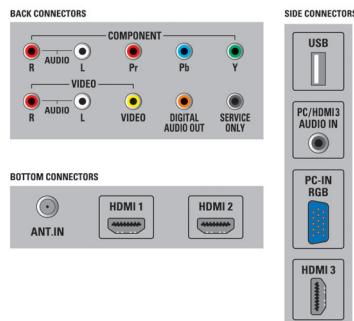

Loudspeakers

- Built-in speakers: 2

Convenience

- Child Protection: Child Lock+Parental Control
- Clock: Sleep Timer
- Ease of Installation: Autostore

- Ease of Use: Auto Volume Leveller (AVL), Channel list, Settings assistant Wizard, Side Control
- Remote Control: TV
- Screen Format Adjustments: 4:3, 16:9, Movie Expand, Normal, Zoom, Full, Wide, unscaled (dot by dot)

Connectivity

- AV 1: Audio L/R in, YPbPr
- AV 2: Audio L/R in, CVBS in
- HDMI 1: HDMI
- HDMI 2: HDMI
- HDMI 3: HDMI, Audio in
- USB: USB
- Audio Output - Digital: Coaxial (cinch)
- Other connections: PC Audio in, PC-In VGA, Service connector
- EasyLink (HDMI-CEC): One touch play, Power status, System info (menu language), System audio control, System standby

Power

- Ambient temperature: 5°C to 35°C (41°F to 95°F)
- Mains power: 120V/60Hz
- Standby power consumption: < 0.15W
- Power consumption: 217 W

Dimensions

- Set dimensions in inch (W x H x D): 44.11 x 27.10 x 4.33 inch
- Set dimensions with stand in inch (W x H x D): 44.11 x 28.52 x 10.08 inch
- Box dimensions in inch (W x H x D): 51.57 x 31.54 x 8.03 inch
- Product weight (lb): 43.65 lb
- Product weight (+stand) (lb): 50.04 lb
- Weight incl. Packaging (lb): 61.95 lb
- VESA wall mount compatible: 400 x 400 mm