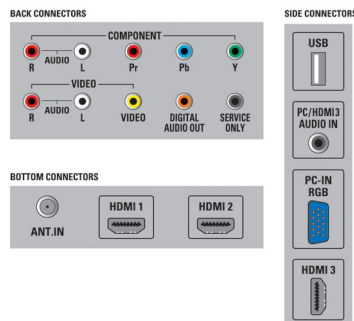

Loudspeakers

- Built-in speakers: 2

Convenience

- Child Protection: Child Lock+Parental Control
- Clock: Sleep Timer
- Ease of Installation: Autostore

- Ease of Use: Auto Volume Leveller (AVL), Channel list, Settings assistant Wizard, Side Control
- Remote Control: TV
- Screen Format Adjustments: 4:3, unscaled (dot by dot), 16:9, Normal, Zoom, Full, Movie Expand, Wide

Connectivity

- AV 1: Audio L/R in, YPbPr
- AV 2: Audio L/R in, CVBS in
- HDMI 1: HDMI
- HDMI 2: HDMI
- HDMI 3: HDMI, Audio in
- USB: USB
- Audio Output - Digital: Coaxial (cinch)
- Other connections: PC Audio in, PC-In VGA, Service connector
- EasyLink (HDMI-CEC): One touch play, Power status, System info (menu language), System audio control, System standby

Power

- Ambient temperature: 5°C to 35°C (41°F to 95°F)
- Mains power: 120V/60Hz
- Standby power consumption: < 0.15W
- Power consumption: 145 W

Dimensions

- Set dimensions in inch (W x H x D): 38.90 x 24.17 x 4.33 inch
- Set dimensions with stand in inch (W x H x D): 38.90 x 25.63 x 9.06 inch
- Box dimensions in inch (W x H x D): 46.46 x 27.95 x 6.93 inch
- Product weight (lb): 30.2 lb
- Product weight (+stand) (lb): 34.83 lb
- Weight incl. Packaging (lb): 42.55 lb
- VESA wall mount compatible: 400 x 200 mm