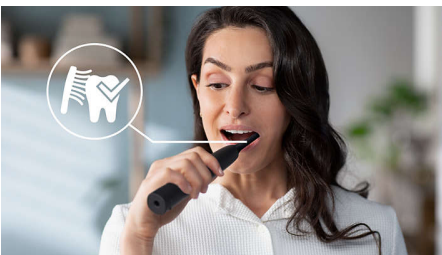

#### **Protects your gums**

- Pressure Sensor helps protect your teeth and gums

## Helps whiten teeth every time you brush

Sonicare electric toothbrush with advanced sonic technology gently removes stains for naturally whiter teeth every time you brush.

## Protects your gums

Built-in pressure sensor automatically detects the pressure you apply, warns you and reduces the toothbrush vibrations automatically to help protect your gums. The toothbrush will make a pulsing sound as a reminder to ease off the pressure. 7 out of 10 people found this feature helped them become better brushers.