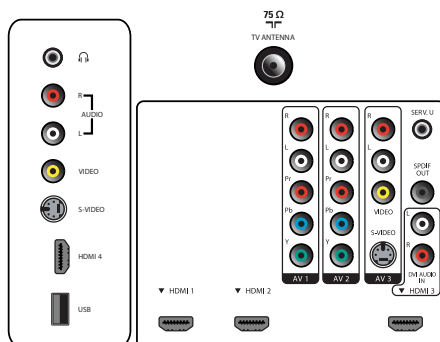

- Remote Control: TV
- Screen Format Adjustments: 4:3, Auto Format, Movie expand 14:9, Movie expand 16:9, Super Zoom, Widescreen, unscaled (1080p dot by dot)

Multimedia Applications

- Multimedia connections: USB memory class device
- Playback Formats: MP3, JPEG Still pictures

Tuner/Reception/Transmission

- Aerial Input: 75 ohm F-type
- TV system: ATSC, NTSC
- Video Playback: NTSC
- Cable: Unscrambled Digital Cable -QAM
- Tuner bands: Hyperband, S-Channel, UHF, VHF

Connectivity

- AV 1: Audio L/R in, YPbPr
- AV 2: Audio L/R in, YPbPr
- AV 3: Audio L/R in, CVBS in, S-Video in
- Front / Side connections: HDMI, S-video in, CVBS in, Audio L/R in, Headphone Out, USB
- Audio Output - Digital: Coaxial (cinch)
- HDMI 1: HDMI v1.3
- HDMI 2: HDMI v1.3
- HDMI 3: Analog audio L/R in, HDMI v1.3
- EasyLink (HDMI-CEC): One touch play, Power status, System info (menu language), System audio control, System standby

Power

- Ambient temperature: 5 °C to 40 °C
- Mains power: 110-240V, 50-60Hz
- Power consumption: 340 W
- Standby power consumption: < 1 W

Dimensions

- Set dimensions in inch (W x H x D): 50.75 x 32.48 x 4.57 inch
- Set dimensions with stand in inch (W x H x D): 50.75 x 34.65 x 12.80 inch
- Weight incl. Packaging (lb): 111.22
- Product weight (lb): 85.10 lb
- Product weight (+stand) (lb): 100.97 lb
- Box dimensions in inch (W x H x D): 56.02 x 36.10 x 15.91 inch
- VESA wall mount compatible: 400 x 400 mm