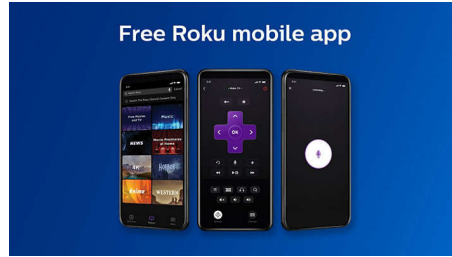

Free Roku mobile app

Turn your iOS® or Android™ device into the ultimate streaming companion. Whether you need a second remote or want more features and functionality, the Roku mobile app makes it fun and easy to control your Roku TV.

Search with your keyboard, use voice search, enjoy private listening with up to three friends, cast to your TV, and more.

Works with Apple AirPlay

Effortlessly stream videos, photos, music, and more from your Apple device to your TV with AirPlay. Plus mirror the screen from your iPhone, iPad, or Mac to the big screen.*