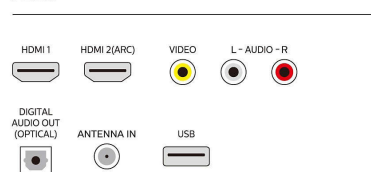

Tuner/Reception/Transmission

- Aerial Input: 75 ohm F-type

- TV system: ATSC, NTSC
- Video Playback: NTSC, ATSC
- Tuner bands: UHF, VHF

Connectivity

- Number of HDMI connections: 2
- Wireless connection: 802.11n
- Other connections: Digital audio out (optical), CVBS+Audio L/R in
- HDMI features: Audio Return Channel (HDMI 2)
- EasyLink (HDMI-CEC): One touch play, Power status, System info (menu language), System audio control, System standby
- Number of USB 2.0: 1

Power

- Power consumption: 50 W
- Standby power consumption: $\leq 0.5W$
- Ambient temperature: 5°C to 40°C (41°F to 104°F)
- Main power: 120V/60Hz

Dimensions

- Product weight (lb): 6.17 lb
- Box height (inch): 16.3 inch
- Box width (inch): 24.3 inch
- Box depth (inch): 4.9 inch
- Wall mount compatible: 75 x 75 mm
- Set Width (inch): 21.9 inch
- Set Height (inch): 13.1 inch
- Set Depth (inch): 2.9 inch
- Set width (with stand) (inch): 21.9 inch
- Set depth (with stand) (inch): 4.8 inch
- Set height (with stand) (inch): 13.9 inch
- Product weight (+stand) (lb): 6.61 lb
- Weight incl. Packaging (lb): 8.38 lb
- Stand width (inch): 17.4 inch

Accessories

- Included: Quick start guide, Remote control, Batteries for remote control, Tabletop Stand, Screws

Network Services

- TV Operating System: Roku OS

Connections

Rear

Issue date 2023-12-15

© 2023 Koninklijke Philips N.V.
All Rights reserved.

Version: 7.4.2

Specifications are subject to change without notice.
Trademarks are the property of Koninklijke Philips N.V.
or their respective owners.

UPC: 6 09585 25452 7

www.philips.com

* Roku, Roku TV and the Roku logo are the trademarks or registered trademarks of Roku, Inc. All other trademarks and logos herein are the property of their respective owners.

* Google is a trademark of Google LLC. Amazon, Alexa, Prime Video, and all related logos are trademarks of Amazon.com, Inc. or its affiliates. Third party voice assistant features and services may be subject to change or removal without notice.

* Apple, AirPlay, HomeKit and Siri are trademarks of Apple, Inc., registered in the U.S. and other countries. This Philips Roku TV is compatible with AirPlay 2 and HomeKit. and requires iOS 12.3 or later or macOS10.14.5 or later.

* Content resolution is based on TV compatibility and may vary by channel. Channels are subject to change, vary by region, and may require payment. Roku search does not work with all channels.

* Voice support currently available in English only.