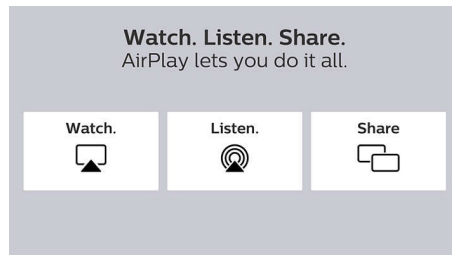

Free Roku mobile app

Turn your iOS® or Android™ device into the ultimate streaming companion. Whether you need a second remote or want more features and functionality, the Roku mobile app makes it fun and easy to control your Roku TV.

Search with your keyboard, use voice search, enjoy private listening with up to three friends, cast to your TV, and more.

Works with Apple AirPlay

Effortlessly stream videos, photos, music, and more from your Apple device to your TV with AirPlay. Plus mirror the screen from your iPhone, iPad, or Mac to the big screen.*