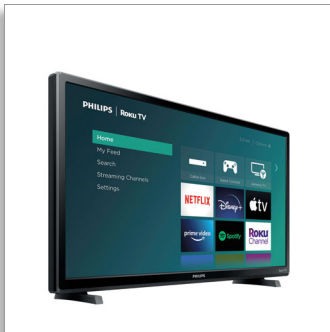

Philips Roku
4700 series HD LED
RokuTV

24" RokuTV

HD 720p
120PMR
Wireless LAN 802.11ac

24PFL4764

Endless Entertainment

HD RokuTV

Philips Roku TV is a smart TV that's simple to use. Start streaming your favorite movies and TV shows. Access your cable box or HD antenna. Or even fire up your gaming console - all from your home screen.

A simple way to watch what you love

- Watch. Listen. Share. AirPlay lets you do it all.
- Works with popular voice assistants
- 150,000+ Movies & TV episodes to choose from
- Fast and easy search across top channels
- Free Roku mobile app for iOS and Android
- More than a smart TV - a better TV
- Free Streaming on The Roku Channel

Enlarge your viewing experience

- 720p High Definition Resolution for ultra-sharp images
- 120 PMR delivers unprecedented motion sharpness to your TV

Enjoy a world of connectivity

- Wireless LAN 802.11ac for seamless streaming