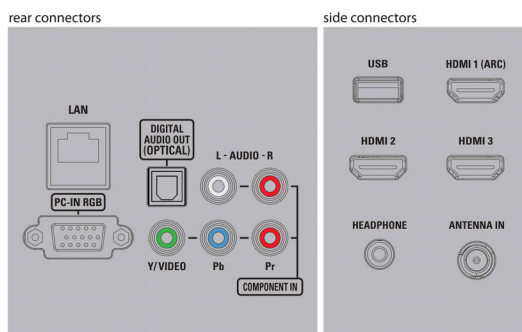

Sound

- Equalizer: 5-bands
- Output power (RMS): 2 x 10W
- Sound System: Sonic Emotion Premium, Stereo, SAP, Dolby Audio

Loudspeakers

- Built-in speakers: 2

Convenience

- Child Protection: Child Lock+Parental Control
- Clock: Sleep Timer
- Ease of Use: AutoPicture, AutoSound, Settings assistant Wizard, Auto Volume Leveling
- Remote Control: TV
- Screen Format Adjustments: 4:3, Movie expand 14:9, Movie expand 16:9, Super Zoom, Widescreen, unscaled (1080p dot by dot), Full, Automatic
- Ease of Installation: Autostore
- Multimedia: auto slideshow, USB media browser

Multimedia Applications

- Multimedia connections: USB memory class device
- Playback Formats: MP3, JPEG Still pictures, MPEG1, MPEG2, H.264/MPEG-4 AVC, MPEG 4 SP/ASP, H.265/HEVC, AAC, WAVE

Tuner/Reception/Transmission

- Aerial Input: 75 ohm F-type
- TV system: ATSC, NTSC
- Video Playback: NTSC
- Tuner bands: UHF, VHF

Connectivity

- Other connections: Ethernet, Headphone out, PC-In VGA, Wireless LAN 802.11ac MIMO
- EasyLink (HDMI-CEC): One touch play, Power status, System info (menu language), Remote control pass-through, System audio control, System standby
- Audio Output - Digital: Optical (TOSLINK)
- AV 1: Shared audio L/R in, CVBS/YPbPr
- USB: USB
- HDMI 1: Shared audio L/R in, HDMI (Audio Return Channel)
- HDMI 2: HDMI, Shared audio L/R in
- HDMI 3: HDMI, Shared audio L/R in

Power

- Mains power: 120V/60Hz
- Power consumption: 155 W
- Standby power consumption: \leq 0.5W
- Ambient temperature: 5°C to 40°C (41°F to 104°F)

Dimensions

- Product weight (lb): 33.07 lb
- Box height (inch): 33.2 inch
- Box width (inch): 55.7 inch
- Box depth (inch): 7.5 inch
- Wall mount compatible: 300 x 300 mm
- Set Width (inch): 49.4 inch
- Set Height (inch): 29.2 inch
- Set Depth (inch): 4.6 inch
- Set width (with stand) (inch): 49.4 inch
- Set depth (with stand) (inch): 10.7 inch
- Set height (with stand) (inch): 30.9 inch
- Product weight (+stand) (lb): 37.92 lb
- Weight incl. Packaging (lb): 48.29