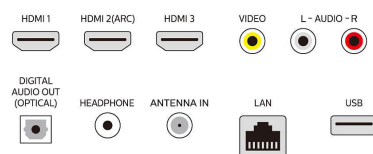

Connectivity

- Number of HDMI connections: 3
- Wireless connection: Wireless LAN (802.11ac MIMO)
- Other connections: Digital audio out (optical), CVBS+Audio L/R in, Headphone out, Ethernet
- HDMI features: 4K, Audio Return Channel (HDMI 2)
- EasyLink (HDMI-CEC): One touch play, Power status, System info (menu language), Remote control pass-through, System audio control, System standby
- Bluetooth version: 4.2
- HDCP2.2: Yes on all HDMI
- Number of USBs: 1

Power

- Mains power: 120V/60Hz
- Power consumption: 340 W
- Standby power consumption: $\leq 0.5W$
- Ambient temperature: 5°C to 40°C (41°F to 104°F)

Dimensions

- Product weight (lb): 57.54 lb
- Box height (inch): 45.3 inch
- Box width (inch): 73.8 inch
- Box depth (inch): 9.8 inch
- Wall mount compatible: 400 x 200 mm
- Set Width (inch): 65.9 inch
- Set Height (inch): 37.6 inch
- Set Depth (inch): 3 inch
- Set width (with stand) (inch): 65.9 inch
- Set depth (with stand) (inch): 11.4 inch
- Set height (with stand) (inch): 40.4 inch
- Product weight (+stand) (lb): 58.42 lb
- Weight incl. Packaging (lb): 81.79 lb
- Stand width (inch): 56.4 inch

Accessories

- Included accessories: Quick start guide, Caution sheet, Safety warranty sheet, Remote Control, Batteries for remote control, Table top stand,

Screws

- Power cord: 59 inch

Android TV Services

- OS: Android Oreo

Connections

Rear

Issue date 2023-11-03

Version: 7.3.1

UPC: 6 09585 25252 3

© 2023 Koninklijke Philips N.V.
All Rights reserved.

Specifications are subject to change without notice.
Trademarks are the property of Koninklijke Philips N.V.
or their respective owners.

www.philips.com

* Google, Android TV, Chromecast built-in and other marks are trademarks of Google LLC

* Netflix streaming membership required. See www.netflix.com/TermsOfUse

* 1 requires compatible smart home products

* USB recording for digital channels only, recordings may be limited by broadcast copy protection. Country and channel restrictions may apply.

* USB multimedia playback requires third-party app installation. Please visit the Google Play Store for more details, including app availability for your country.