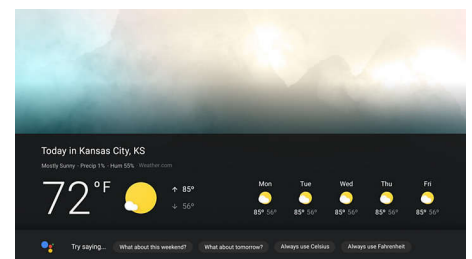

Google Assistant

Before you take off, learn more about the weather, traffic and what's on your calendar, all with the power of your voice.