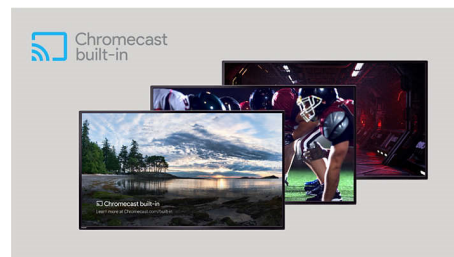

Chromecast Built-in

Put your small screen on your big screen. Simply use your mobile device to cast your favorite shows, movies, music, sports, games, and more on your TV.