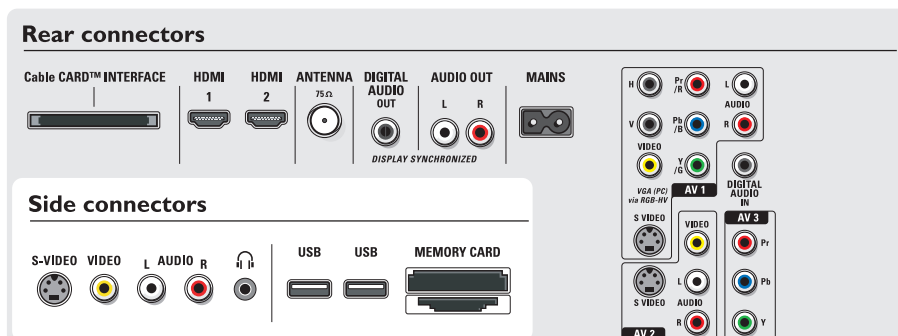

Convenience

- Child Protection: Child Lock+Parental Control
- Clock: Smart Clock
- Ease of Installation: Auto Program Naming, Automatic Tuning System (ATS), Autostore, PLL Digital Tuning, Plug & Play
- Ease of Use: Auto Volume Leveller (AVL), Channel list, Delta Volume per preset, Graphical User Interface, On Screen Display, Side Control, Smart Picture, Smart Sound
- Picture in Picture: HDMI-Component PIP
- Remote Control: Amp, DVD, STB (Set-Top Box), VCR, Multi-functional
- Remote control type: RC4411
- Screen Format Adjustments: 4:3, 6 Widescreen

- Modes, Auto Format, Movie expand 14:9, Movie expand 16:9, Subtitle and Heading Shift, Subtitle Zoom, Super Zoom, Widescreen
- Teletext: Closed Captioning Full Text
- VESA Mount: Vesa compliant

Accessories

- Included accessories: Table top stand, RF antenna cable

Dimensions

- Set dimensions in inch (W x H x D): 50.4 x 34.3 x 4.5 inch
- Set dimensions with stand in inch (W x H x D): 50.4 x 36.9 x 11.4 inch
- Weight incl. Packaging (lb): 136 lb
- Product weight (lb): 83.8 lb
- Box dimensions in inch (W x H x D): 53.3 x 47.7 x 13.3 inch
- VESA wall mount compatible: 800 x 400 mm

Power

- Ambient temperature: 5 °C to 40 °C
- Mains power: AC 110 - 240 V +/- 10%
- Power consumption: 263 W
- Standby power consumption: 0.6

Issue date 2013-06-22

Version: 5.0.19

12 NC: 8670 000 23605
UPC: 6 09585 11381 7

© 2013 Koninklijke Philips N.V.
All Rights reserved.

Specifications are subject to change without notice.
Trademarks are the property of Koninklijke Philips N.V.
or their respective owners.

www.philips.com