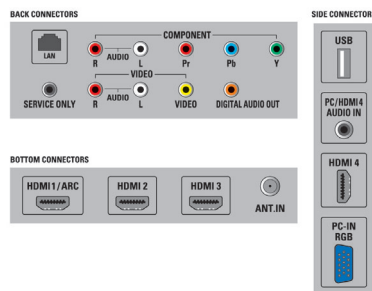

Tuner/Reception/Transmission

- Aerial Input: 75 ohm F-type
- TV system: ATSC, NTSC
- Video Playback: NTSC
- Tuner bands: UHF, VHF

Connectivity

- AV 1: Audio L/R in, YPbPr in
- AV 2: Audio L/R in, CVBS in
- HDMI 1: HDMI
- HDMI 2: HDMI
- HDMI 3: HDMI
- HDMI 4: HDMI, Audio in
- Audio Output - Digital: Coaxial (cinch)
- Other connections: Ethernet, PC Audio in, PC-In VGA, Service connector
- USB: USB
- EasyLink (HDMI-CEC): One touch play, Power status, System info (menu language), Remote control pass-through, System audio control, System standby

Power

- Mains power: 120V/60Hz
- Power consumption: 235 W
- Standby power consumption: < 0.15 W
- Ambient temperature: 5°C to 35°C (41°F to 95°F)

Dimensions

- Set dimensions in inch (W x H x D): 44.11 x 27.10 x 4.33 inch
- Set dimensions with stand in inch (W x H x D): 44.11 x 28.52 x 10.08 inch
- Product weight (lb): 43.65 lb
- Product weight (+stand) (lb): 50.04 lb
- Box dimensions in inch (W x H x D): 51.57 x 31.54 x 8.03 inch
- Weight incl. Packaging (lb): 61.51 lb
- VESA wall mount compatible: 400 x 400 mm

Accessories

- Included accessories: Table top stand, Power cord, Quick start guide, User Manual, Registration card, Remote Control, Batteries for remote control, Cable ties

Issue date 2012-03-02

Version: 4.2.2