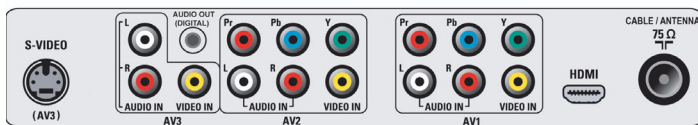

Multimedia Applications

- Digital Content Management: Digital Media Reader
- Multimedia connections: USB memory class device
- Playback Formats: JPEG Still pictures, MP3, Slideshow files (.alb)

Tuner/Reception/Transmission

- Tuner bands: Hyperband, S-Channel, UHF, VHF
- TV system: ATSC, NTSC
- Video Playback: NTSC
- Aerial Input: 75 ohm F-type
- Cable: Unscrambled Digital Cable QAM

Connectivity

- AV 1: Audio L/R in, CVBS in, YPbPr
- AV 2: Audio L/R in, CVBS, YPbPr
- AV 3: Audio L/R in, CVBS in, S-Video Y/C
- Front / Side connections: Audio L/R in, CVBS in, Headphone Out, S-video in, USB
- Audio Output - Digital: Coaxial (cinch)
- Other connections: HDMI

Power

- Power consumption: 190 W
- Standby power consumption: < 1 W
- Mains power: AC 110 - 120 V, 60 Hz
- Ambient temperature: 5 °C to 40 °C

Dimensions

- Product weight (lb): 57 (with stand), 52.8 (without stand)
- Weight incl. Packaging (lb): 72.6
- Box dimensions in inch (W x H x D): 46.9 x 32.7 x 13 inch
- Set dimensions in inch (W x H x D): 44 x 24.3 x 4.1 inch
- Set dimensions with stand in inch (W x H x D): 44 x 26 x 10 inch

Accessories

- Included accessories: Table top stand, User Manual, Remote Control, Registration card, Quick start guide, Power cord

Issue date 2013-06-22

Version: 10.0.13

12 NC: 8670 000 22903
UPC: 6 09585 11132 5

© 2013 Koninklijke Philips N.V.
All Rights reserved.

Specifications are subject to change without notice.
Trademarks are the property of Koninklijke Philips N.V.
or their respective owners.

www.philips.com