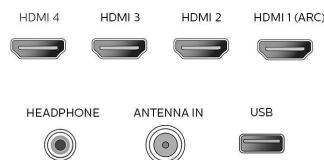

- Aerial Input: 75 ohm F-type
- TV system: ATSC, NTSC
- Video Playback: NTSC
- Tuner bands: UHF, VHF

Connectivity

- Other connections: Ethernet, Headphone out, PC-In VGA, Wireless LAN 802.11ac MIMO
- EasyLink (HDMI-CEC): One touch play, Power status, System info (menu language), Remote control pass-through, System audio control, System standby
- Audio Output - Digital: Optical (TOSLINK)
- AV 1: Shared audio L/R in, CVBS/YpPr
- USB: USB
- HDMI 1: Shared audio L/R in, HDMI (Audio Return Channel)
- HDMI 2: HDMI, Shared audio L/R in
- HDMI 3: HDMI, Shared audio L/R in
- HDMI 4: HDMI, Shared audio L/R in

Power

- Mains power: 120V/60Hz
- Power consumption: 190 W
- Standby power consumption: $\leq 0.5W$
- Ambient temperature: 5°C to 40°C (41°F to 104°F)

Dimensions

- Product weight (lb): 44.10 lb
- Box height (inch): 38.1 inch
- Box width (inch): 63.0 inch
- Box depth (inch): 8.6 inch
- Wall mount compatible: 400 x 200 mm
- Set Width (inch): 57.4 inch
- Set Height (inch): 33.8 inch
- Set Depth (inch): 3.0 inch
- Set width (with stand) (inch): 57.4 inch
- Set depth (with stand) (inch): 12.0 inch
- Set height (with stand) (inch): 35.8 inch
- Product weight (+stand) (lb): 44.98 lb
- Weight incl. Packaging (lb): 58.65

Connections

Bottom Rear

Side

Issue date 2023-12-11

Version: 6.1.1

UPC: 6 09585 24985 1

© 2023 Koninklijke Philips N.V.
All Rights reserved.

Specifications are subject to change without notice.
Trademarks are the property of Koninklijke Philips N.V.
or their respective owners.