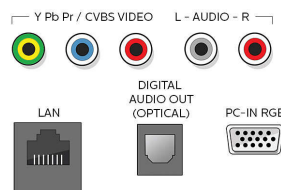

Side

Issue date 2023-12-11

Version: 6.1.1

UPC: 6 09585 24985 1

© 2023 Koninklijke Philips N.V.
All Rights reserved.

Specifications are subject to change without notice.
Trademarks are the property of Koninklijke Philips N.V.
or their respective owners.

www.philips.com

Accessories

- Included accessories: Table top stand, Quick start guide, User Manual, Remote Control, Batteries for remote control, Screws
- Power cord: 59.05 inch

Network Services

- Network Features: Google Cast

* This product was produced prior to FCC Enhanced Accessibility rule going into effect, older production may not have Enhanced Accessibility features. Please look for the "Enhanced Accessibility" logo on the packaging of the product before purchasing if you need Enhanced Accessibility features.