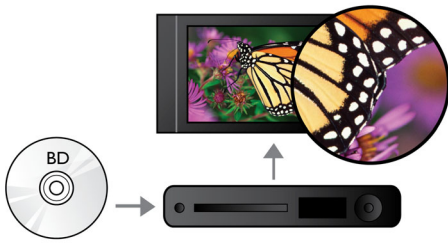

Hear more

- Dolby TrueHD for high fidelity sound

Engage more

- Direct remote access to Netflix and Vudu movie services
- USB 2.0 plays video/music from USB flash/hard disk drive
- EasyLink to control all HDMI CEC devices via a single remote
- BD-Live (Profile 2.0) to enjoy online Blu-ray bonus content
- WiFi-n Ready* for faster, wider wireless performance

PHILIPS

Blu-ray Disc/ DVD player
DivX Plus HD USB2.0 Media Link, DVD video upscaling

Highlights

Blu-ray Disc playback

Blu-ray Discs have the capacity to carry high definition data, along with pictures in the 1920 x 1080 resolution that defines full high definition images. Scenes come to life as details leap at you, movements smoothen and images turn crystal clear. Blu-ray also delivers uncompressed surround sound - so your audio experience becomes unbelievably real. The high storage capacity of Blu-ray Discs also allow a host of interactive possibilities to be built in. Seamless navigation during playback and other exciting features like pop-up menus bring a whole new dimension to home entertainment.

DVD video upscaling

HDMI 1080p upscaling delivers images that are crystal clear. DVD movies in standard definition can now be enjoyed in high definition resolution - ensuring more details and more true-to-life pictures. Progressive Scan (represented by "p" in "1080p") eliminates the line structure prevalent on TV screens, again ensuring relentlessly sharp images. To top it off, HDMI makes a direct digital connection that can carry uncompressed digital