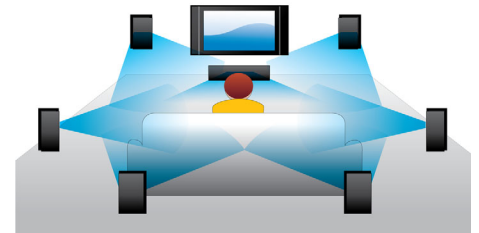

Dolby TrueHD

Dolby TrueHD deliver the finest sound from your Blu-ray Discs. Audio reproduced is virtually indistinguishable from the studio master, so you hear what the creators intended for you to hear. Dolby TrueHD complete your high definition entertainment experience.