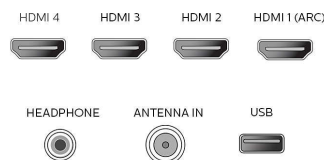

- Aerial Input: 75 ohm F-type
- TV system: ATSC, NTSC
- Video Playback: NTSC
- Tuner bands: UHF, VHF

Connectivity

- Other connections: Ethernet, Headphone out, PC-In VGA, Wireless LAN(Built in)
- EasyLink (HDMI-CEC): One touch play, Power status, System info (menu language), Remote control pass-through, System audio control, System standby
- Audio Output - Digital: Optical (TOSLINK)
- AV 1: Shared audio L/R in, CVBS/YPbPr
- USB: USB
- HDMI 1: Shared audio L/R in, HDMI (Audio Return Channel)
- HDMI 2: HDMI, Shared audio L/R in
- HDMI 3: HDMI, Shared audio L/R in
- HDMI 4: HDMI, Shared audio L/R in

Power

- Mains power: 120V/60Hz
- Power consumption: 155 W
- Standby power consumption: $\leq 0.5W$
- Ambient temperature: 5°C to 40°C (41°F to 104°F)

Dimensions

- Product weight (lb): 26.46 lb
- Box height (inch): 30.5 inch
- Box width (inch): 51.9 inch
- Box depth (inch): 5.6 inch
- Wall mount compatible: 400 x 200 mm
- Set Width (inch): 43.4 inch
- Set Height (inch): 25.7 inch
- Set Depth (inch): 2.5 inch
- Set width (with stand) (inch): 43.4 inch
- Set depth (with stand) (inch): 9.7 inch
- Set height (with stand) (inch): 27.3 inch
- Product weight (+stand) (lb): 28.00 lb
- Weight incl. Packaging (lb): 37.70

Connections

Bottom Rear

Side

Issue date 2023-12-11

Version: 5.1.1

UPC: 6 09585 24967 7

© 2023 Koninklijke Philips N.V.
All Rights reserved.

Specifications are subject to change without notice.
Trademarks are the property of Koninklijke Philips N.V.
or their respective owners.