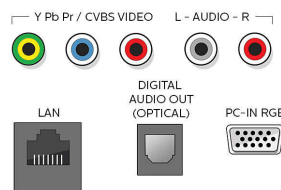

Side

Issue date 2023-12-11

Version: 5.1.1

UPC: 6 09585 24967 7

© 2023 Koninklijke Philips N.V.
All Rights reserved.

Specifications are subject to change without notice.
Trademarks are the property of Koninklijke Philips N.V.
or their respective owners.

www.philips.com

Accessories

- Included accessories: Table top stand, Quick start guide, User Manual, Remote Control, Batteries for remote control, Screws
- Power cord: 59.05 inch

Network Services

- Network Features: Google Cast

* This product was produced prior to FCC Enhanced Accessibility rule going into effect, older production may not have Enhanced Accessibility features. Please look for the "Enhanced Accessibility" logo on the packaging of the product before purchasing if you need Enhanced Accessibility features.