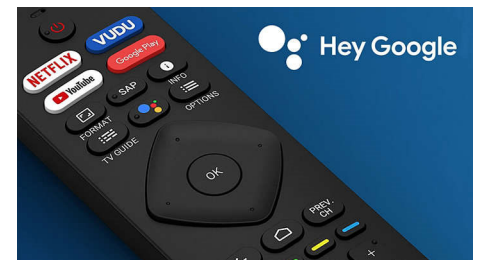

Hey Google

Press the Google Assistant button on your remote to do more on your TV with your voice. Ask Google to search for the latest blockbuster, stream shows, or open multiplayer games. Have it dim the lights by connecting compatible smart home devices. Manage tasks and see your calendar. Or ask it questions and see the answers on your TV.