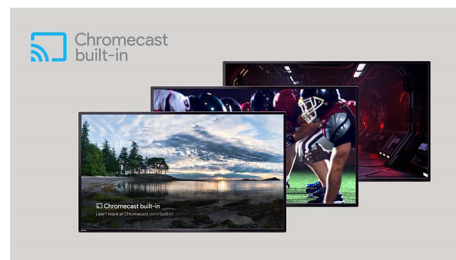

Chromecast Built-in

Put your small screen on your big screen. Simply use your mobile device to cast your favorite shows, movies, music, sports, games, and more on your TV.