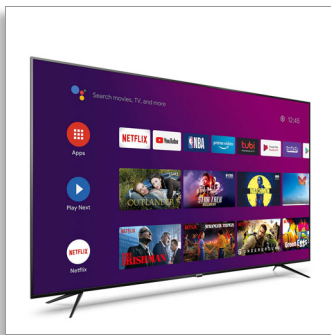

Philips
5000 series Android TV

75" Android TV
4K UHD 2160p
Chromecast
Built-in Google Assistant

75PFL5704

Watch what you love, control it with your voice

4K UltraHD Android TV

The Philips Android TV brings great content to you, so you can spend less time browsing and more time watching. Just pick from the personalized recommendations from Google Play, YouTube, Netflix, and other apps directly on your TV screen.

Specifications

Picture/Display

- Aspect ratio: Widescreen(16:9)
- Contrast ratio (typical): 1000:1
- Response time (typical): 9.5 ms
- Diagonal screen size (inch): 75 inch
- Diagonal screen size (metric): 190.5 cm
- Backlight: LED
- Panel resolution: 3840x2160p
- Picture enhancement: Digital Noise Reduction, MPEG artifact reduction, Dynamic contrast, HDR10
- Visible screen diagonal (inch): 74.5 inch
- Display screen type: LCD UltraHD Display
- Viewing angle: 178° (H) / 178° (V)