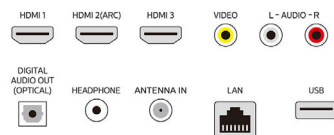

Connectivity

- Number of HDMI connections: 3
- Wireless connection: Wireless LAN (802.11ac MIMO)
- Other connections: Digital audio out (optical), CVBS+Audio L/R in, Headphone out, Ethernet
- HDMI features: 4K, Audio Return Channel (HDMI 2)
- EasyLink (HDMI-CEC): One touch play, Power status, System info (menu language), Remote control pass-through, System audio control, System standby
- Bluetooth version: 4.2
- HDCP2.2: Yes on all HDMI
- Number of USBs: 1

Power

- Mains power: 120V/60Hz
- Power consumption: 340 W
- Standby power consumption: $\leq 0.5W$
- Ambient temperature: 5°C to 40°C (41°F to 104°F)

Dimensions

- Product weight (lb): 57.54 lb
- Box height (inch): 45.3 inch
- Box width (inch): 73.8 inch
- Box depth (inch): 9.8 inch
- Wall mount compatible: 400 x 200 mm
- Set Width (inch): 65.9 inch
- Set Height (inch): 37.6 inch
- Set Depth (inch): 3 inch
- Set width (with stand) (inch): 65.9 inch
- Set depth (with stand) (inch): 11.4 inch
- Set height (with stand) (inch): 40.4 inch
- Product weight (+stand) (lb): 58.42 lb
- Weight incl. Packaging (lb): 81.79 lb
- Stand width (inch): 56.4 inch

Accessories

- Included accessories: Quick start guide, Caution sheet, Safety warranty sheet, Remote Control, Batteries for remote control, Table top stand, Screws
- Power cord: 59 inch

Android TV Services

- OS: Android Oreo

Connections

Rear

Issue date 2023-11-03

Version: 7.3.1

UPC: 6 09585 25252 3

© 2023 Koninklijke Philips N.V.
All Rights reserved.

Specifications are subject to change without notice.
Trademarks are the property of Koninklijke Philips N.V.
or their respective owners.

www.philips.com

* Google, Android TV, Chromecast built-in and other marks are trademarks of Google LLC

* Netflix streaming membership required. See www.netflix.com/TermsOfUse

* 1 requires compatible smart home products

* USB recording for digital channels only, recordings may be limited by broadcast copy protection. Country and channel restrictions may apply.

* USB multimedia playback requires third-party app installation. Please visit the Google Play Store for more details, including app availability for your country.