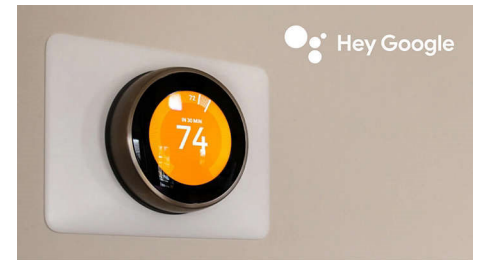

Chromecast Built-in

Put your small screen on your big screen. Simply use your mobile device to cast your favorite shows, movies, music, sports, games, and more on your TV.

Bluetooth

With Bluetooth technology built-in, you can connect your headphones wirelessly to enjoy

your favorite programs without disturbing others. Soundbars with Bluetooth connectivity pair easily, so you can ditch the extra cables for a simply cleaner setup.

Smart Home Devices

Use your voice to create the perfect viewing environment. Control smart home devices throughout your home. Adjust room temperature, lighting, or control other connected devices.*1