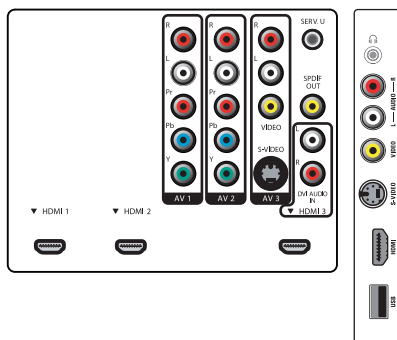

- AV 1: Audio L/R in, YPbPr
- AV 2: Audio L/R in, YPbPr
- AV 3: Audio L/R in, CVBS in, S-Video in
- HDMI 1: HDMI v1.3
- HDMI 2: HDMI v1.3
- HDMI 3: Analog audio L/R in, HDMI v1.3
- EasyLink (HDMI-CEC): One touch play, Power status, System info (menu language), System standby
- Front / Side connections: HDMI, S-video in, CVBS in, Audio L/R in, Headphone Out, USB
- Audio Output - Digital: Coaxial (cinch)

Power

- Ambient temperature: 5 °C to 40 °C
- Mains power: 110-240V, 50-60Hz
- Power consumption: 125 W
- Standby power consumption: < 1 W

Dimensions

- Set dimensions (W x H x D): 819 x 518 x 92 mm
- Set dimensions in inch (W x H x D): 32.24 x 20.39 x 3.62 inch
- Set dimensions with stand (W x H x D): 819 x 579 x 220 mm
- Set dimensions with stand in inch (W x H x D): 32.24 x 22.80 x 8.66 inch
- Weight incl. Packaging: 18.35 kg
- Weight incl. Packaging (lb): 40.45
- Product weight: 15.25 (with stand), 12.25 (without stand) kg
- Product weight (lb): 33.62 (with stand), 27.01 (without stand)

- Box dimensions in inch (W x H x D): 36.14 x 24.76 x 10.04 inch
- VESA wall mount compatible: adjustable 300x300

Accessories

- Included accessories: Tabletop swivel stand, Power cord, Quick start guide, User Manual, Registration card, Remote Control