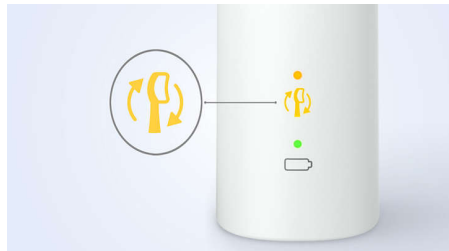

BrushSync replacement reminder

All brush heads wear out over time, so you'll want to keep an eye on yours to make sure you're still getting a great clean. Our BrushSync technology tracks how long you've been using your brush head for and how hard you've been

brushing. The BrushSync replacement reminder on your handle and a short beep remind you when it's time to replace it.