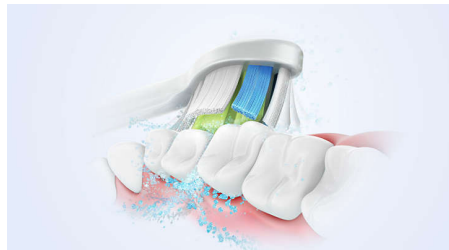

Advanced Sonicare Technology

Powerful bristle vibrations drive microbubbles deep between your teeth and along your gum line for a refreshing experience. You will get two months' worth of manual brushing in just 2 minutes.** 31,000 brush strokes per minute gently clean your teeth, break up plaque and sweep it away for an exceptional daily clean.