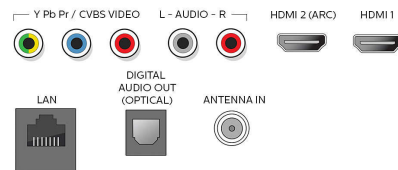

Tuner/Reception/Transmission

- Aerial Input: 75 ohm F-type
- TV system: ATSC, NTSC
- Video Playback: NTSC
- Tuner bands: UHF, VHF

Connectivity

- Other connections: Ethernet, Headphone out, Wireless LAN 802.11ac MIMO
- EasyLink (HDMI-CEC): One touch play, Power status, System info (menu language), Remote control pass-through, System audio control, System standby
- Audio Output - Digital: Optical (TOSLINK)
- AV 1: Shared audio L/R in, CVBS/YpPr
- USB: USB
- HDMI 1: Shared audio L/R in, HDMI
- HDMI 2: Shared audio L/R in, HDMI (Audio Return Channel)
- HDMI 3: HDMI, Shared audio L/R in

- Set depth (with stand) (inch): 10.5 inch
- Set height (with stand) (inch): 35.5 inch
- Product weight (+stand) (lb): 40.6 lb
- Weight incl. Packaging (lb): 54.0 lb

Accessories

- Included accessories: Table top stand, Quick start guide, User Manual, Remote Control, Batteries for remote control, Screws
- Power cord: 59.05 inch

Network Services

- NetTV Apps: Netflix, Vudu, Vewd browser, YouTube, Pandora, Vewd app store, Youtube TV, Showtime Streaming
- Network Features: Home Network, Wireless Screencasting

Connections

Side

Rear

Issue date 2023-12-11