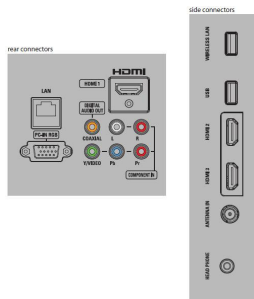

- Multimedia connections: USB memory class device
- Playback Formats: JPEG Still pictures, MP3, H.264/MPEG-4 AVC, MPEG 4 SP/ASP, MPEG1, MPEG2, WMV9/VC1

Tuner/Reception/Transmission

- Aerial Input: 75 ohm F-type
- TV system: ATSC, NTSC
- Video Playback: NTSC
- Tuner bands: UHF, VHF

Connectivity

- AV 1: CVBS in, Shared audio L/R in
- AV 2: YPbPr, Shared audio L/R in
- HDMI 1: HDMI, Shared audio L/R in
- HDMI 2: HDMI, Shared audio L/R in
- HDMI 3: HDMI, Shared audio L/R in
- EasyLink (HDMI-CEC): One touch play, Power status, System info (menu language), System audio control, System standby, Remote control pass-through
- Audio Output - Digital: Coaxial (cinch)
- Other connections: Headphone out, Ethernet, PC-In VGA, Shared audio L/R in
- USB: USB

Power

- Mains power: 120V/60Hz
- Power consumption: 40 W
- Standby power consumption: < 0.5 W
- Ambient temperature: 5°C to 40°C (41°F to 104°F)

Dimensions

- Set dimensions in inch (W x H x D):

- 20.98 x 13.44 x 2.11 inch
- Set dimensions with stand in inch (W x H x D): 20.98 x 14.82 x 5.61 inch
- Product weight (lb): 6.94
- Product weight (+stand) (lb): 7.17 lb
- Box dimensions in inch (W x H x D): 23.39 x 15.43 x 3.90 inch
- Weight incl. Packaging (lb): 9.26
- VESA wall mount compatible: 75 x 75 mm

Accessories

- Included accessories: Table top stand, Quick start guide, User Manual, Registration card, Remote Control, Batteries for remote control, USB Wireless LAN adapter, Cable management

Issue date 2013-05-26

Version: 7.1.1

12 NC: 8670 000 87095
UPC: 6 09585 22322 6

© 2013 Koninklijke Philips N.V.
All Rights reserved.

Specifications are subject to change without notice.
Trademarks are the property of Koninklijke Philips N.V.
or their respective owners.

www.philips.com