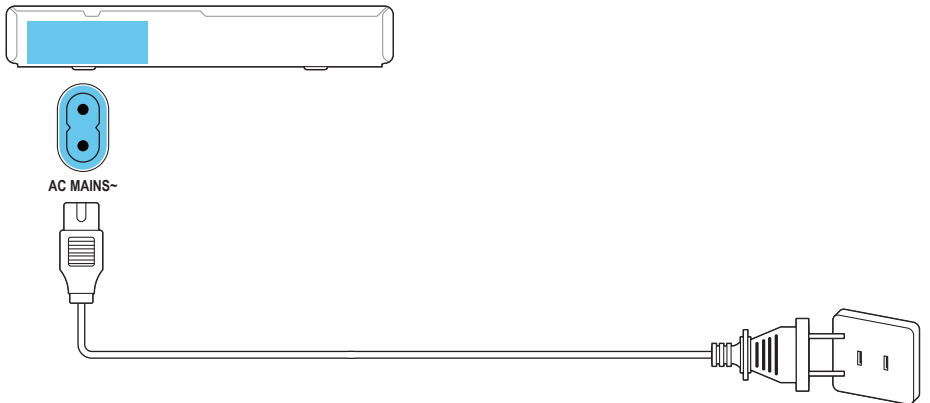

Register your product and get support at
www.philips.com/welcome

Immersive

3000 series

Quick start guide

PHILIPS

EN Before using your product, read all accompanying safety information

1

EN Connect the home theater

2

EN Switch on the home theater

1

2

3

EN Complete the first time setup

4

EN Use your home theater