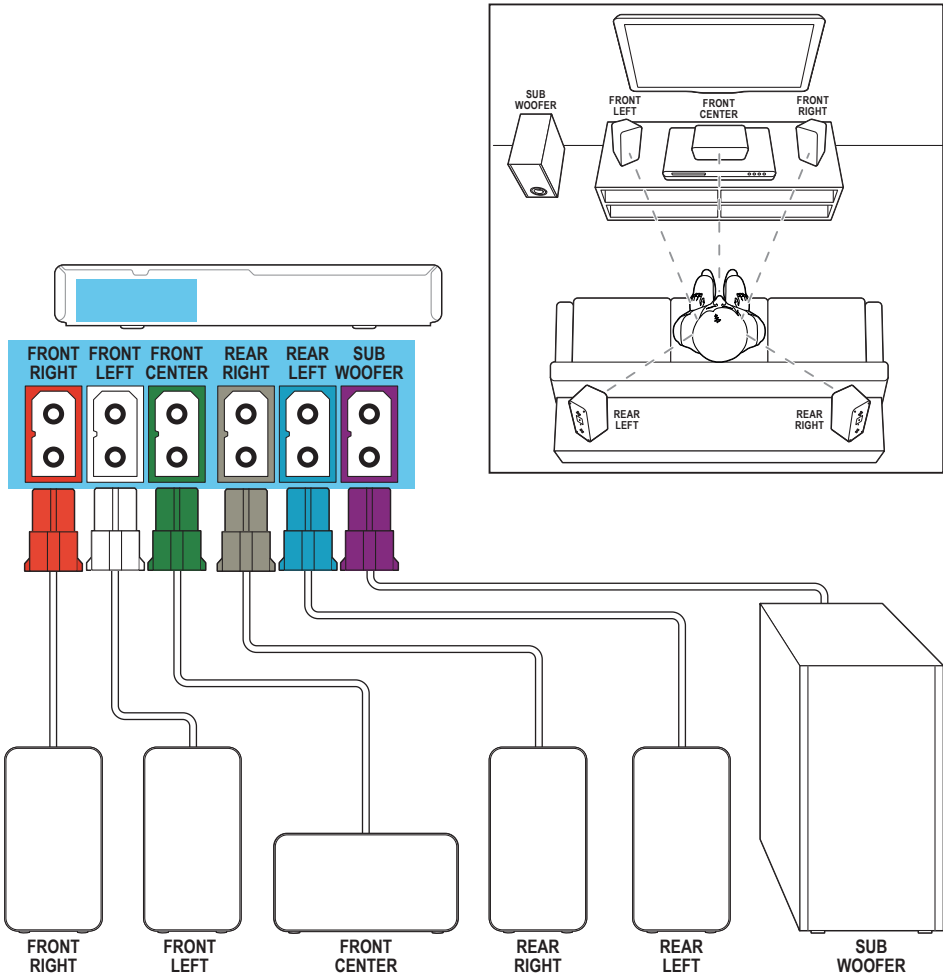

Register your product and get support at
www.philips.com/welcome

Immersive

3000 series

Quick start guide

PHILIPS

EN Before using your product, read all accompanying safety information

1

EN Connect the home theater

2

EN Switch on the home theater

1

2

3

EN Complete the first time setup

4

EN Use your home theater