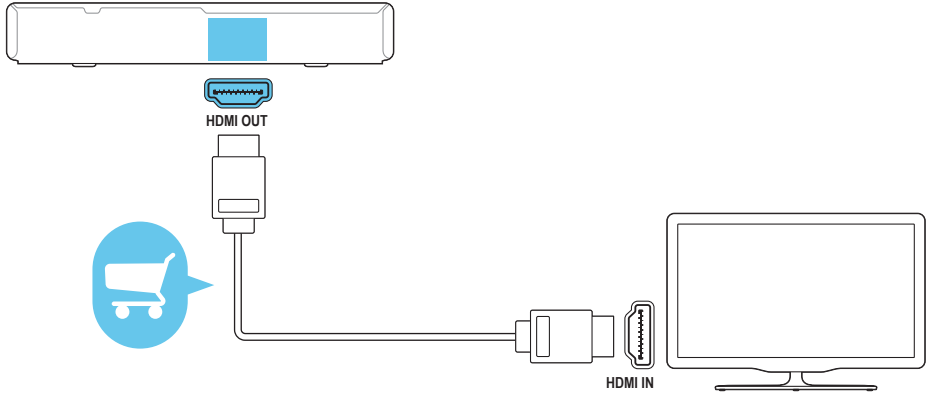

Register your product and get support at
www.philips.com/welcome

Immersive

3000 series

Quick start guide

PHILIPS

EN Before using your product, read all accompanying safety information

1

EN Connect the home theater

2

EN Switch on the home theater

1

2

3

EN Complete the first time setup

4

EN Use your home theater