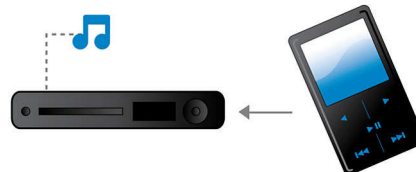

Philips
Soundbar Home theater

HSB3280

Bring your gaming experience to life

with wireless subwoofer

The Philips SoundBar HSB3280 gives you powerful audio effects that your flat TV cannot deliver. The 1-piece integrated system with a wireless subwoofer requires no additional speakers or unruly wires for a truly immersive gaming experience.

PHILIPS

Highlights

300W RMS total output power

300W RMS total output power

Dolby Virtual Speaker

Dolby Virtual Speaker is a sophisticated audio virtualization technology that produces rich and immersive surround sound from a two-speaker system. Highly advanced spatial algorithms faithfully replicate the sonic characteristics that occur in an ideal 5.1-channel environment. DVD playback is enhanced by expanding the 2-channel environment. When combined with Dolby Pro Logic II processing, any high quality stereo source is transformed into true-to-life, multi-channel surround sound. No need to purchase extra speakers, wires or speaker stands to appreciate room-filling sound.

Flexible placement

Flexible placement on the wall or tabletop

MP3 Link

MP3 Link allows playback of MP3 files, directly from your portable media player, on your home theater system. Simply connect your portable MP3 player to the built-in MP3 Link jack and enjoy your MP3 music in the superior sound quality delivered by the Philips home theatre system. MP3 Link brings your portable music into the comfort of your living room.

SoundBar design

The SoundBar home cinema speaker lends an air of sophistication and grace to any living room.

Though it is designed to fit a flat TV with a 81 cm (32") screen or larger, it will also sit under any other flat TV like a companion - matching all your interior and your lifestyle.