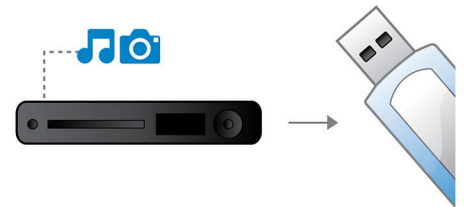

PHILIPS

Highlights

300W RMS total output power

300W RMS total output power

Dolby Virtual Speaker

Dolby Virtual Speaker is a sophisticated audio virtualization technology that produces rich and immersive surround sound from a two-speaker system. Highly advanced spatial algorithms faithfully replicate the sonic characteristics that occur in an ideal 5.1-channel environment. DVD playback is enhanced by expanding the 2-channel environment. When combined with Dolby Pro Logic II processing, any high quality stereo source is transformed into true-to-life, multi-channel surround sound. No need to purchase extra speakers, wires or speaker stands to appreciate room-filling sound.

Flexible placement

Flexible placement on the wall or tabletop

MP3 Link

MP3 Link allows playback of MP3 files, directly from your portable media player, on your home theater system. Simply connect your portable MP3 player to the built-in MP3 Link jack and enjoy your MP3 music in the superior sound quality delivered by the Philips home theatre system. MP3 Link brings your portable music into the comfort of your living room.

SoundBar design

The SoundBar home cinema speaker lends an air of sophistication and grace to any living room.

Though it is designed to fit a flat TV with a 81 cm (32") screen or larger, it will also sit under any other flat TV like a companion - matching all your interior and your lifestyle.

Subwoofer for powerful bass

Subwoofer for powerful bass

USB Link

The Universal Serial Bus or USB is a protocol standard that is conveniently used to link PCs, peripherals and consumer electronic equipment. With USB Link, all you have to do is plug in your USB device, select the photo or music, and play away.