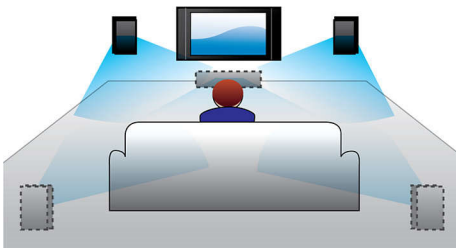

Designed to enhance your living space

- Flexible placement on the wall or tabletop
- Wireless subwoofer for incredible bass without the wires
- SoundBar design best fitting a 81 cm (32") flat TV or larger

PHILIPS

Highlights

300W RMS total output power

300W RMS total output power

Dolby Virtual Speaker

Dolby Virtual Speaker is a sophisticated audio virtualization technology that produces rich and immersive surround sound from a two-speaker system. Highly advanced spatial algorithms faithfully replicate the sonic characteristics that occur in an ideal 5.1-channel environment. DVD playback is enhanced by expanding the 2-channel environment. When combined with Dolby Pro Logic II processing, any high quality stereo source is transformed into true-to-life, multi-channel surround sound. No need to purchase extra speakers, wires or speaker stands to appreciate room-filling sound.

Flexible placement

Flexible placement on the wall or tabletop

MP3 Link

MP3 Link allows playback of MP3 files, directly from your portable media player, on your home theater system. Simply connect your portable MP3 player to the built-in MP3 Link jack and enjoy your MP3 music in the superior sound quality delivered by the Philips home theatre system. MP3 Link brings your portable music into the comfort of your living room.

SoundBar design

The SoundBar home cinema speaker lends an air of sophistication and grace to any living room.

Though it is designed to fit a flat TV with a 81 cm (32") screen or larger, it will also sit under any other flat TV like a companion - matching all your interior and your lifestyle.