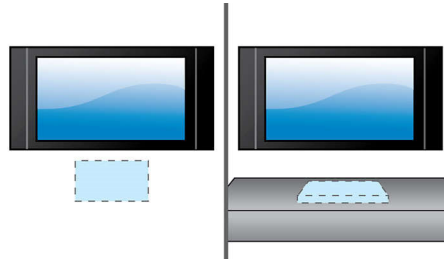

Designed to enhance your living space

- Flexible placement on the wall or tabletop
- Wireless subwoofer for incredible bass without the wires
- SoundBar design best fitting a 81 cm (32") flat TV or larger

PHILIPS

Highlights

300W RMS total output power

300W RMS total output power

Dolby Virtual Speaker

Dolby Virtual Speaker is a sophisticated audio virtualization technology that produces rich and immersive surround sound from a two-speaker system. Highly advanced spatial algorithms faithfully replicate the sonic characteristics that occur in an ideal 5.1-channel environment. DVD playback is enhanced by expanding the 2-channel environment. When combined with Dolby Pro Logic II processing, any high quality stereo source is transformed into true-to-life, multi-channel surround sound. No need to purchase extra speakers, wires or speaker stands to appreciate room-filling sound.

Flexible placement

Flexible placement on the wall or tabletop

MP3 Link

MP3 Link allows playback of MP3 files, directly from your portable media player, on your home theater system. Simply connect your portable MP3 player to the built-in MP3 Link jack and enjoy your MP3 music in the superior sound quality delivered by the Philips home theatre system. MP3 Link brings your portable music into the comfort of your living room.

SoundBar design

The SoundBar home cinema speaker lends an air of sophistication and grace to any living room.

Though it is designed to fit a flat TV with a 81 cm (32") screen or larger, it will also sit under any other flat TV like a companion - matching all your interior and your lifestyle.