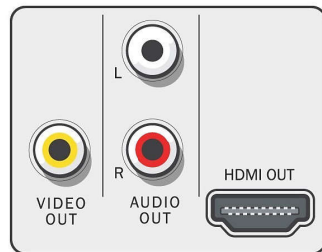

- Sound System: Dolby Audio

Convenience

- Child Protection: Parental Control
- On-Screen Display languages: English, French, Spanish

Multimedia Applications

- Playback Formats: JPEG Still pictures

Connectivity

- Rear Connections: HDMI output, Composite video (CVBS) output, Analog audio Left/Right out

Power

- Power supply: 120V, 60Hz

Dimensions

- Set Height: 50.2 mm
- Set Width: 250 mm
- Set Depth: 187.7 mm
- Product weight (lb): 1.95 lb
- Packaging (W x H x D): 12.6 x 4.1 x 10.3 inch
- Packaging Depth: 260 mm
- Packaging Height: 102 mm
- Packaging Width: 319 mm

- Set Width (inch): 9.9 inch
- Gross Weight: 2.98 lb
- Set Height (inch): 2.0 inch
- Gross weight: 1.35 kg
- Set Depth (inch): 7.4 inch
- Product weight: 0.88 kg

Accessories

- Included accessories: Quick start guide, Remote Control, Audio/Video cable
- User Manual: English, Spanish

Video Playback

- Playback Media: CD, CD-R/CD-RW, DVD-R/-RW, DVD-Video
- Video disc playback system: NTSC
- Video Enhancement: Progressive Scan, Video Upscaling
- Disc Playback Modes: Angle, Disc Menu, Pause, Repeat, Resume Playback from Stop, Search forward/reverse, Skip, Slow Forward, Standard Play
- DVD Region: 1

Audio Playback

- Compression format: Dolby Digital, PCM
- Playback Media: CD, DVD, CD-R/RW, DVD-R/-RW

Still Picture Playback

- Picture Compression Format: JPEG
- Playback Media: DVD, DVD-R/-RW, DVD+R/+RW, CD-R/RW
- Picture Enhancement: Rotate, Slideshow

Issue date 2023-12-11

Version: 7.2.1

UPC: 6 09585 25025 3

© 2023 Koninklijke Philips N.V.
All Rights reserved.

Specifications are subject to change without notice.
Trademarks are the property of Koninklijke Philips N.V.
or their respective owners.

www.philips.com