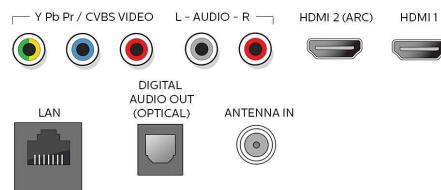

- Multimedia connections: USB memory class device
- Playback Formats: MP3, JPEG Still pictures, MPEG1, MPEG2, H.264/MPEG-4 AVC, H.265/HEVC, AAC, WAVE, AC3, MPEG4

Tuner/Reception/Transmission

- Aerial Input: 75 ohm F-type
- TV system: ATSC, NTSC
- Video Playback: NTSC
- Tuner bands: UHF, VHF

Connectivity

- Other connections: Ethernet, Headphone out, Wireless LAN 802.11ac MIMO
- EasyLink (HDMI-CEC): One touch play, Power status, System info (menu language), Remote control pass-through, System audio control, System standby
- Audio Output - Digital: Optical (TOSLINK)
- AV 1: Shared audio L/R in, CVBS/YpBPr
- USB: USB
- HDMI 1: Shared audio L/R in, HDMI
- HDMI 2: Shared audio L/R in, HDMI (Audio Return Channel)
- HDMI 3: HDMI, Shared audio L/R in

Power

- Mains power: 120V/60Hz
- Power consumption: 230 W
- Standby power consumption: $\leq 0.5W$
- Ambient temperature: 5°C to 40°C (41°F to 104°F)

Dimensions

- Product weight (lb): 40.1 lb
- Box height (inch): 37.6 inch
- Box width (inch): 65.1 inch
- Box depth (inch): 7.2 inch
- Wall mount compatible: 400 x 200 mm
- Set Width (inch): 57.4 inch
- Set Height (inch): 33.6 inch
- Set Depth (inch): 3.9 inch
- Set width (with stand) (inch): 57.4 inch
- Set depth (with stand) (inch): 10.2 inch
- Set height (with stand) (inch): 35.4 inch
- Product weight (+stand) (lb): 41.4 lb
- Weight incl. Packaging (lb): 56.2 lb

Connections

Side

Rear

Issue date 2023-12-11

Version: 5.1.1

UPC: 6 09585 25077 2

© 2023 Koninklijke Philips N.V.
All Rights reserved.

Specifications are subject to change without notice.
Trademarks are the property of Koninklijke Philips N.V.
or their respective owners.

www.philips.com