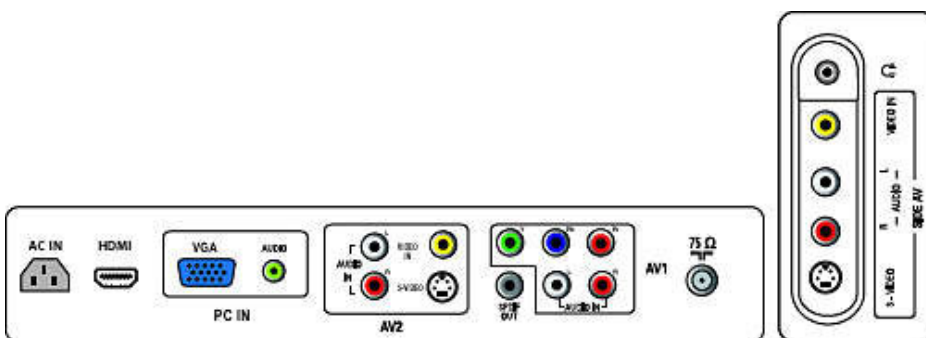

Connectivity

- Other connections: F-Type (75 ohm), HDMI, PC Audio in, PC-In VGA, S/PDIF out (coaxial)
- AV 1: Audio L/R in, YPbPr
- AV 2: Audio L/R in, CVBS, S-Video
- Front / Side connections: Audio in, CVBS in, Headphone Out, S-video in

Power

- Mains power: 90-240 VAC, 50/60 Hz
- Power consumption: 55 W
- Standby power consumption: < 1 W
- Ambient temperature: 5 °C to 40 °C

Dimensions

- Product weight (lb): 12.54 lb
- Box height (inch): 18.70 inch
- Box width (inch): 21.30 inch
- Box depth (inch): 7.28 inch
- Wall mount compatible: 100 x 100 mm
- Set Width (inch): 19.29 inch
- Set Height (inch): 16.14 inch
- Set Depth (inch): 3.03 inch
- Set width (with stand) (inch): 19.29 inch
- Set depth (with stand) (inch): 7.95 inch
- Set height (with stand) (inch): 16.42 inch
- Product weight (+stand) (lb): 14.98 lb
- Weight incl. Packaging (lb): 18.48

Accessories

- Included accessories: Table top stand, Power cord, Quick start guide, User Manual, Registration card, Remote Control, Batteries for remote control

Issue date 2023-11-03

Version: 5.1.27

UPC: 6 09585 12631 2