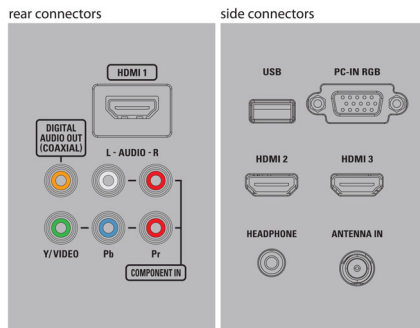

Connectivity

- AV 1: CVBS in, Shared audio L/R in
- AV 2: YPbPr, Shared audio L/R in
- HDMI 1: HDMI, Shared audio L/R in
- HDMI 2: HDMI, Shared audio L/R in
- HDMI 3: HDMI, Shared audio L/R in
- Audio Output - Digital: Coaxial (cinch)
- Other connections: Headphone out, PC-In VGA, Shared audio L/R in
- USB: USB
- EasyLink (HDMI-CEC): One touch play, Power status, System info (menu language), System audio control, System standby, Remote control pass-through

Power

- Mains power: 120V/60Hz
- Power consumption: 60 W
- Standby power consumption: < 0.5W
- Ambient temperature: 5°C to 40°C (41°F to 104°F)

Dimensions

- Set dimensions in inch (W x H x D): 35.91 x 21.34 x 2.62 inch
- Set dimensions with stand in inch (W x H x D): 35.91 x 23.52 x 8.66 inch
- Product weight (lb): 18.96
- Product weight (+stand) (lb): 22.05 lb

- Box dimensions in inch (W x H x D): 42.32 x 25.00 x 4.69 inch
- Weight incl. Packaging (lb): 27.12
- VESA wall mount compatible: 300 x 300 mm

Accessories

- Included accessories: Table top stand, Quick start guide, User Manual, Registration card, Remote Control, Batteries for remote control