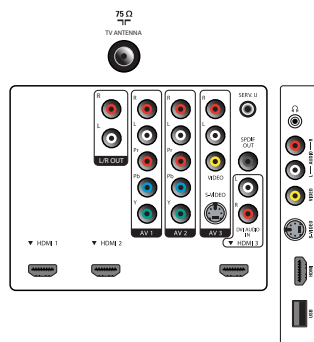

- AV 1: Audio L/R in, YPbPr
- AV 2: Audio L/R in, YPbPr
- AV 3: Audio L/R in, CVBS in, S-Video in
- Front / Side connections: HDMI v1.3, S-video in, CVBS in, Audio L/R in, Headphone Out, USB
- Audio Output - Digital: Coaxial (cinch)
- Other connections: Analog audio Left/Right out
- HDMI 1: HDMI v1.3
- HDMI 2: HDMI v1.3
- HDMI 3: Analog audio L/R in, HDMI v1.3
- EasyLink (HDMI-CEC): One touch play, Power status, System info (menu language), Remote control pass-through, System audio control, System standby

Power

- Ambient temperature: 0 °C to 35 °C
- Mains power: 110-240V, 50-60Hz
- Power consumption: 280 W
- Standby power consumption: < 0.15 W

Dimensions

- Set dimensions in inch (W x H x D): 43.56 x 26.20 x 3.60 inch
- Set dimensions with stand in inch (W x H x D): 43.56 x 28.24 x 12.17 inch
- Weight incl. Packaging (lb): 62.61
- Product weight (lb): 44.09
- Product weight (+stand) (lb): 53.57 lb
- Box dimensions in inch (W x H x D):

- 53.11 x 29.37 x 10.47 inch
- VESA wall mount compatible: 400 x 400 mm

Accessories

- Included accessories: Tabletop swivel stand, Power cord, Quick start guide, User Manual, Registration card, Remote Control