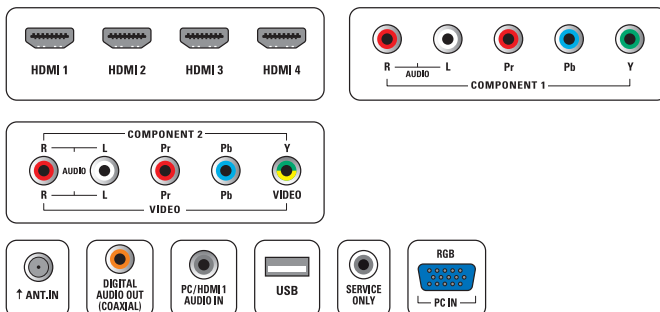

Loudspeakers

- Built-in speakers: 4

Convenience

- Child Protection: Child Lock+Parental Control

- Clock: On main display, Sleep Timer
- Ease of Installation: Autostore
- Ease of Use: 4 favorite lists, Auto Volume Leveller (AVL), Channel list, Settings assistant Wizard, Side Control
- Remote Control: TV
- Screen Format Adjustments: 4:3, Movie expand 14:9, Movie expand 16:9, Automatic, unscaled (1080p dot by dot), Super Zoom, Widescreen

Multimedia Applications

- Multimedia connections: USB memory class device
- Playback Formats: MP3, JPEG Still pictures, MPEG2, AVI, MPEG1, DivX

Tuner/Reception/Transmission

- Aerial Input: 75 ohm F-type
- TV system: ATSC, NTSC
- Video Playback: NTSC
- Tuner bands: UHF, VHF

Connectivity

- AV 1: Audio L/R in, YPbPr
- AV 2: Audio L/R in, YPbPr, CVBS in
- Audio Output - Digital: Coaxial (cinch)
- Other connections: PC Audio in, PC-In VGA, Service connector
- HDMI 1: HDMI
- HDMI 2: HDMI
- HDMI 3: HDMI
- HDMI 4: HDMI
- USB: USB
- EasyLink (HDMI-CEC): One touch play, Power status, System info (menu language), Remote control pass-through, System audio control, System standby

Power

- Ambient temperature: 5°C to 35°C (41°F to 95°F)
- Mains power: 120V/60Hz
- Power consumption: 165 W
- Standby power consumption: < 0.1 W

Dimensions

- VESA wall mount compatible: 400 x 400 mm
- Box dimensions in inch (W x H x D): 55.91 x 31.69 x 10.63 inch
- Set dimensions in inch (W x H x D): 43.39 x 26.38 x 1.57 inch

Issue date 2012-01-19

Version: 2.1.1

12 NC: 8670 000 60525
UPC: 6 09585 18628 6

© 2012 Koninklijke Philips Electronics N.V.
All Rights reserved.

Specifications are subject to change without notice.
Trademarks are the property of Koninklijke Philips Electronics N.V. or their respective owners.

www.philips.com