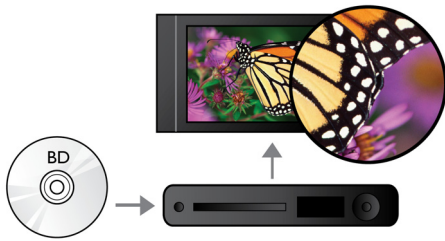

Hear more

- Dolby TrueHD for high fidelity sound

Engage more

- Direct remote access to Netflix and Vudu movie services
- USB 2.0 plays video/music from USB flash/hard disk drive
- Built-in WiFi-n for faster, wider wireless performance
- EasyLink to control all HDMI CEC devices via a single remote
- BD-Live (Profile 2.0) to enjoy online Blu-ray bonus content

PHILIPS

Highlights

Blu-ray Disc playback

Blu-ray Discs have the capacity to carry high definition data, along with pictures in the 1920 x 1080 resolution that defines full high definition images. Scenes come to life as details leap at you, movements smoothen and images turn crystal clear. Blu-ray also delivers uncompressed surround sound - so your audio experience becomes unbelievably real. The high storage capacity of Blu-ray Discs also allow a host of interactive possibilities to be built in. Seamless navigation during playback and other exciting features like pop-up menus bring a whole new dimension to home entertainment.

DVD video upscaling

HDMI 1080p upscaling delivers images that are crystal clear. DVD movies in standard definition can now be enjoyed in high definition resolution - ensuring more details and more true-to-life pictures. Progressive Scan (represented by "p" in "1080p") eliminates the line structure prevalent on TV screens, again ensuring relentlessly sharp images. To top it off, HDMI makes a direct digital connection that can carry uncompressed digital HD video