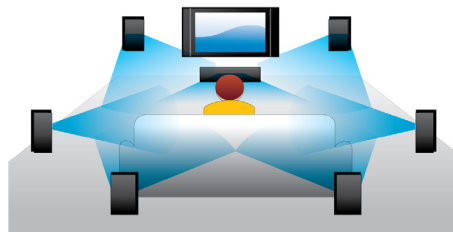

Dolby TrueHD

Dolby TrueHD deliver the finest sound from your Blu-ray Discs. Audio reproduced is virtually indistinguishable from the studio master, so you hear what the creators intended for you to hear. Dolby TrueHD complete your high definition entertainment experience.