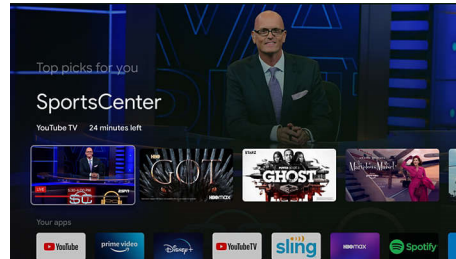

65PUL7552/F7

Highlights

Entertainment you love

Google TV brings together movies, shows, live TV and more from across apps and subscriptions and organizes them for you.

Personalized recommendations

Easily discover new things to watch across your favorite apps with recommendations based on your interests.

Popular apps

Google Play is your entertainment unbound. Download all your favorite apps, movies, TV shows, and games all in one place.

Perfect picture

Experience extraordinary picture quality with UHD resolution and 120 PMR, combined with HDR for unbelievably colors.

Live TV / Free Content

From breaking news to the season finale, tune into the Live TV tab to browse through live channels with just a click.

Cast to your TV

With Chromecast built-in, easily cast movies, shows, photos, and more from your mobile device to your TV.