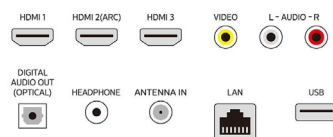

- TV system: ATSC, NTSC
- Video Playback: ATSC, NTSC
- Tuner bands: UHF, VHF
- Aerial input: 75 ohm F-type

Connectivity

- Number of HDMI connections: 3
- Wireless connection: Wireless LAN (802.11ac MIMO)
- Other connections: Ethernet, Headphone out, CVBS+Audio L/R in, Digital audio out (optical)
- HDMI features: 4K, Audio Return Channel (HDMI 2)
- EasyLink (HDMI-CEC): One touch play, Power status, System info (menu language), Remote control pass-through, System audio control, System standby
- HDCP2.3: Yes on all HDMI
- Bluetooth version: 5.0
- USB 2.0 inputs: 1

Power

- Power consumption: 179 W
- Standby power consumption: < 0.5W
- Ambient temperature: 5°C to 40°C (41°F to 104°F)
- Main power: 120V/60Hz

Dimensions

- Box height (inch): 37.7 inch
- Box width (inch): 65.3 inch
- Box depth (inch): 7.8 inch
- Wall mount compatible: 400 x 300 mm
- Product weight: 33.29 lb
- Weight incl. packaging: 50.27 lb
- Set Width (inch): 57.8 inch
- Set Height (inch): 33.4 inch
- Set Depth (inch): 3.5 inch
- Set width (with stand) (inch): 57.8 inch
- Set depth (with stand) (inch): 11.1 inch
- Set height (with stand) (inch): 35.9 inch
- Product weight with stand: 33.73 lb
- Stand width: 50.6 inch

Accessories

- Included: Quick start guide, Remote control, Batteries for remote control, Tabletop stand,

Screws

Smart TV Specifications

- OS: Android 11
- Pre-installed apps: Netflix, YouTube, Discovery+, Tubi TV, Prime video

Connections

Rear

Issue date 2023-12-15

© 2023 Koninklijke Philips N.V.
All Rights reserved.

Version: 9.9.1

Specifications are subject to change without notice.
Trademarks are the property of Koninklijke Philips N.V.
or their respective owners.

UPC: 6 09585 25475 6

www.philips.com

* Google TV is the name of this device's software experience and a trademark of Google LLC. Google, Google Play, YouTube, and Chromecast built-in are trademarks of Google LLC.

* Use of this TV requires consent to Google Terms of Service and Privacy Policy.

* Requires compatible smart home products.
* Casting optimized for selected services only.

* Netflix streaming membership required. See www.netflix.com/TermsOfUse

* USB recording for digital channels only, recordings may be limited by broadcast copy protection. Country and channel restrictions may apply.

* USB multimedia playback requires third-party app installation. Please visit the Google Play Store for more details, including app availability for your country.

* Features and specifications are subject to change without notice