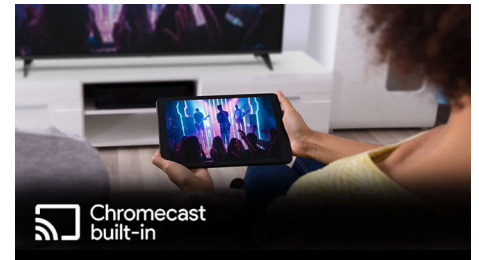

Popular apps

Google Play is your entertainment unbound. Download all your favorite apps, movies, TV shows, and games all in one place.

Perfect picture

Experience extraordinary picture quality with UHD resolution and 120 PMR, combined with HDR for unbelievably colors.

Live TV / Free Content

From breaking news to the season finale, tune into the Live TV tab to browse through live channels with just a click.

Cast to your TV

With Chromecast built-in, easily cast movies, shows, photos, and more from your mobile device to your TV.