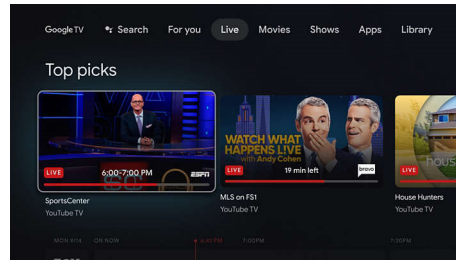

Popular apps

Google Play is your entertainment unbound. Download all your favorite apps, movies, TV shows, and games all in one place.

Perfect picture

Experience extraordinary picture quality with UHD resolution and 120 PMR, combined with HDR for unbelievably colors.

Live TV / Free Content

From breaking news to the season finale, tune into the Live TV tab to browse through live channels with just a click.

Cast to your TV

With Chromecast built-in, easily cast movies, shows, photos, and more from your mobile device to your TV.