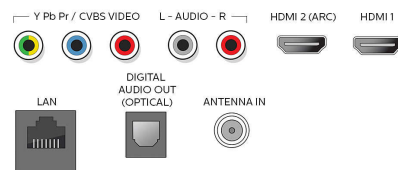

Tuner/Reception/Transmission

- Aerial Input: 75 ohm F-type
- TV system: ATSC, NTSC
- Video Playback: NTSC
- Tuner bands: UHF, VHF

Connectivity

- Other connections: Ethernet, Headphone out, Wireless LAN 802.11ac MIMO
- EasyLink (HDMI-CEC): One touch play, Power status, System info (menu language), Remote control pass-through, System audio control, System standby
- Audio Output - Digital: Optical (TOSLINK)
- AV 1: Shared audio L/R in, CVBS/YPbPr
- USB: USB
- HDMI 1: Shared audio L/R in, HDMI
- HDMI 2: Shared audio L/R in, HDMI (Audio Return Channel)
- HDMI 3: HDMI, Shared audio L/R in

- Set depth (with stand) (inch): 8.9 inch
- Set height (with stand) (inch): 30.1 inch
- Product weight (+stand) (lb): 24.5 lb
- Weight incl. Packaging (lb): 33.7 lb

Accessories

- Included accessories: Table top stand, Quick start guide, User Manual, Remote Control, Batteries for remote control, Screws
- Power cord: 59.05 inch

Network Services

- NetTV Apps: Netflix, Vudu, Vewd browser, YouTube, Pandora, Vewd app store, Youtube TV, Showtime Streaming
- Network Features: Home Network, Wireless Screencasting

Connections

Side

Rear

Issue date 2023-12-11