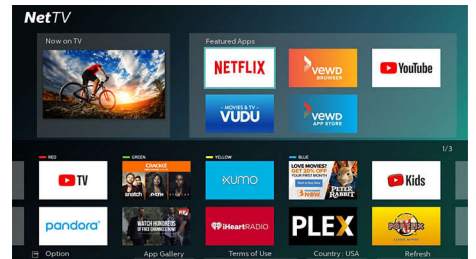

Net TV

Philips NetTV is built for streaming. With a simple push of a button, gain instant access to popular streaming applications such as Netflix, Vudu, YouTube, all within a clutter-free, easy to use interface. Visit the App Store to download additional content from our extensive entertainment library, with entertainment options to suit everyone. Surf the web on your big screen TV, all without the need of connecting a computer. Enjoy smooth streaming of up-to 4K content with the powerful, built-in Wireless 802.11ac MIMO Dual-Band chipset.